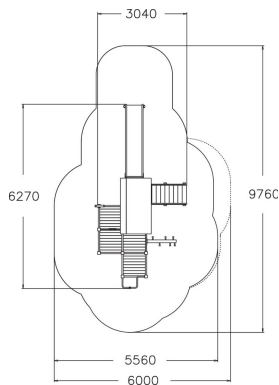

-  Climbing
1
-  Play panels
6
-  Roofs
1
-  Slides
1
-  Towers
3

User age	3+
Number of users	25
Product length, mm	3040
Product width, mm	6270
Product height, mm	3450
Impact area, m ²	38.2
Falling space, m ²	40
Height required, mm	3450
Max. free fall height, mm	1470
Safety info	EN 1176-1, 3 TÜV
Installation time (for 1), H	9
Foundation options	Deep mounting