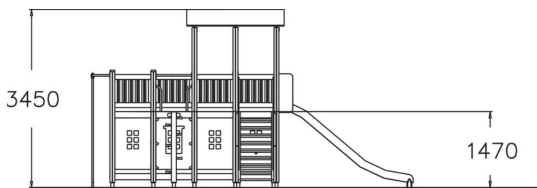

-  Climbing
1
-  Play panels
6
-  Roofs
1
-  Slides
1
-  Towers
3

User age	3+
Number of users	25
Product length, mm	3040
Product width, mm	6270
Product height, mm	3450
Impact area, m ²	38.2
Falling space, m ²	40
Height required, mm	3450
Max. free fall height, mm	1470
Safety info	EN 1176-1, 3 TÜV
Installation time (for 1), H	9
Foundation options	Deep mounting