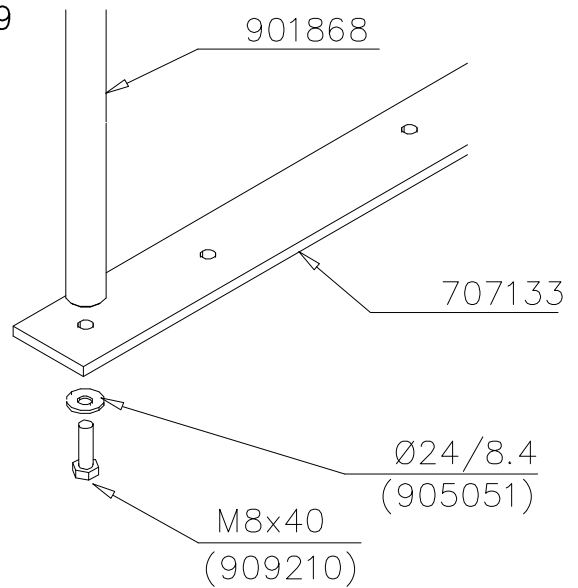

DET 7

Insert sheet metal IN to the plastic cover.

DET 8

DET 9

OPTIONS		
706475	706475-602	DARK BROWN
	706475-603	LIGHT BROWN
	706475-604	LIGHT GRAY

① 706746	PCS	② 909530	PCS
	1		4
45x640x701		55.9x127.5	
③ 900240	PCS	④ 980151	PCS
	4		4
Ø8x70		Ø16/8.4x1.6	
⑤ 905112	PCS		PCS
	4		
Ø22			
	PCS		PCS