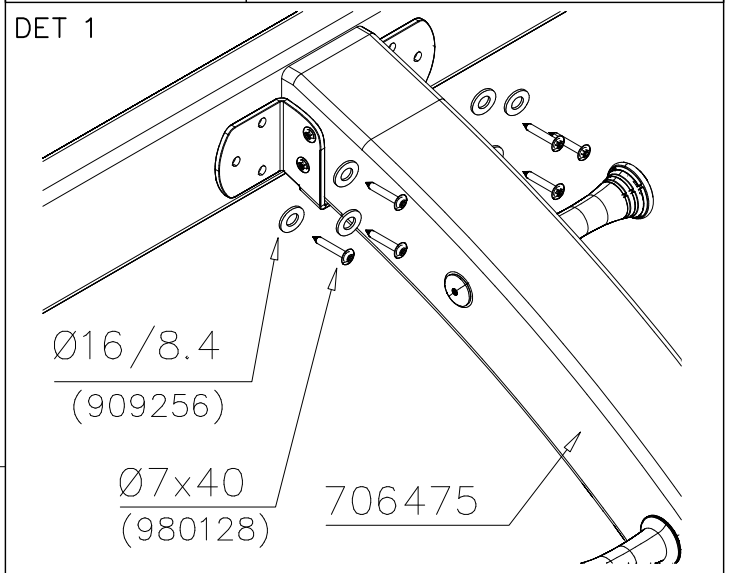

DET 7

Insert sheet metal IN to the plastic cover.

DET 8

DET 9

OPTIONS		
706475	706475-602	DARK BROWN
	706475-603	LIGHT BROWN
	706475-604	LIGHT GRAY

① 706746	PCS	② 909530	PCS
	1		4
45x640x701		55.9x127.5	
③ 900240	PCS	④ 980151	PCS
	4		4
Ø8x70		Ø16/8.4x1.6	
⑤ 905112	PCS		PCS
	4		
Ø22			
	PCS		PCS