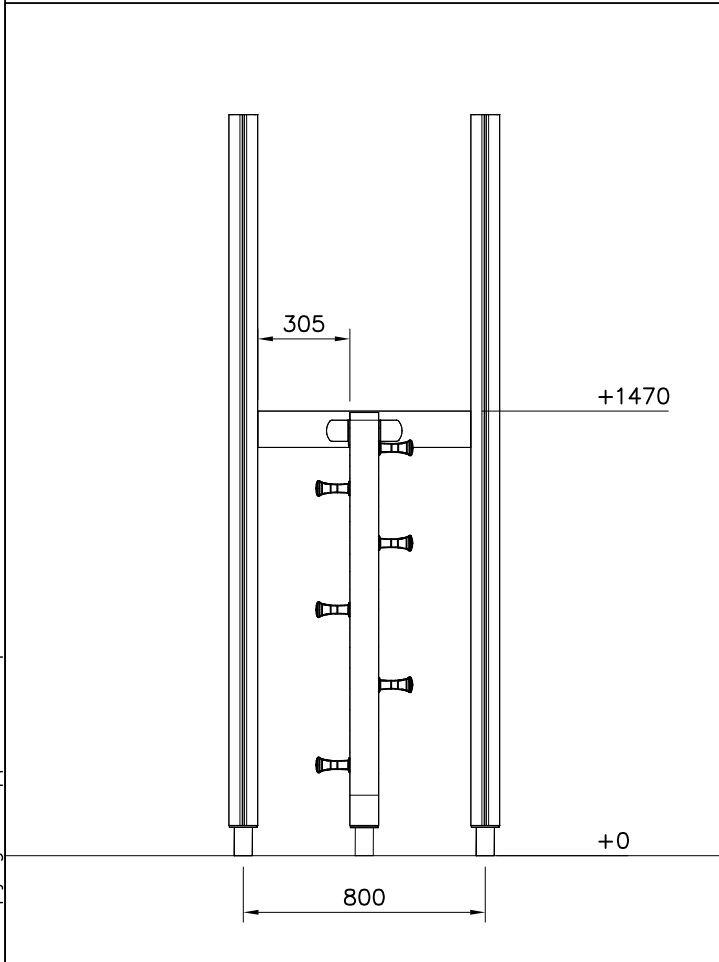

DET 7

Insert sheet metal IN to the plastic cover.

DET 8

DET 9

OPTIONS		
706475	706475-602	DARK BROWN
	706475-603	LIGHT BROWN
	706475-604	LIGHT GRAY

① 706746	PCS	② 909530	PCS
	1		4
45x640x701		55.9x127.5	
③ 900240	PCS	④ 980151	PCS
	4		4
Ø8x70		Ø16/8.4x1.6	
⑤ 905112	PCS		PCS
	4		
Ø22			
	PCS		PCS