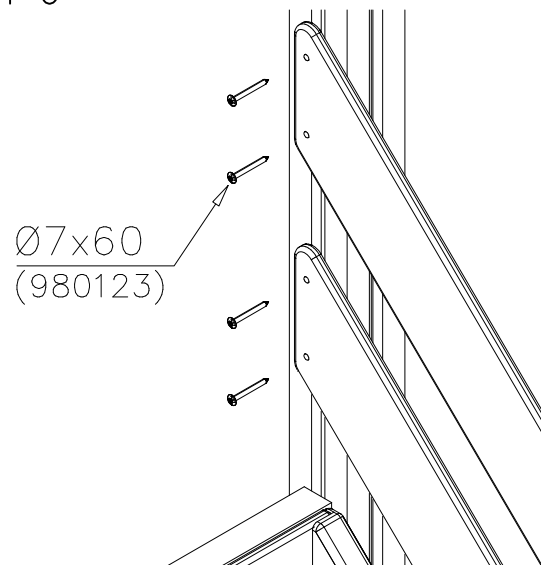

DET 5

DET 6

STAIRS OPTIONS +870

707191 	707191-602 DARK BROWN 707191-603 LIGHT BROWN 707191-604 LIGHT GRAY	
---	--	--

RAILING OPTIONS

RAILS 707146  15x145x1153	707146-701 BLUE 707146-702 YELLOW 707146-703 LIME 707146-704 DARK GRAY 707146-705 LIGHT GRAY 707146-706 RED	707146-707 GREEN 707146-708 FUXIA
---	--	--------------------------------------