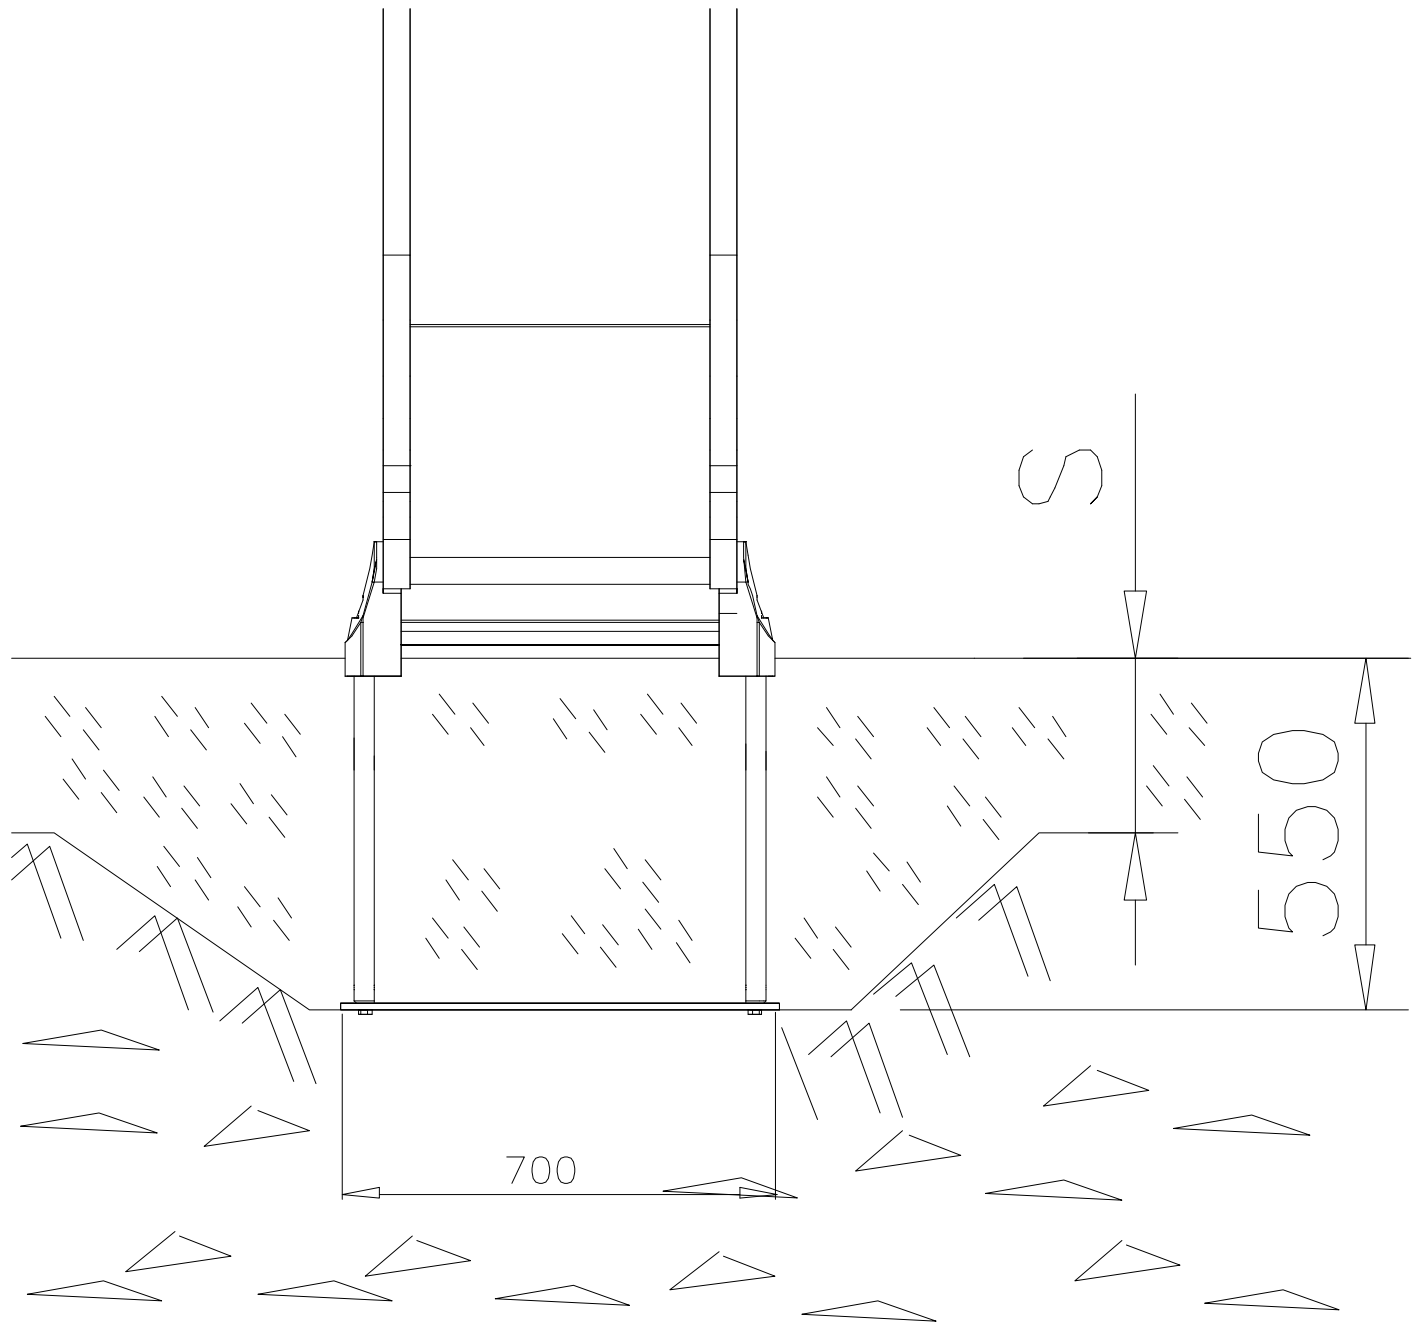

OPTION FOOT

① 911155	PCS		PCS
	1		
90x90x650			

LAPPSET

DEEP FOUNDATION

SLIDE WOOD

DATE: 22.5.2015

1(1)

LAPPSET®