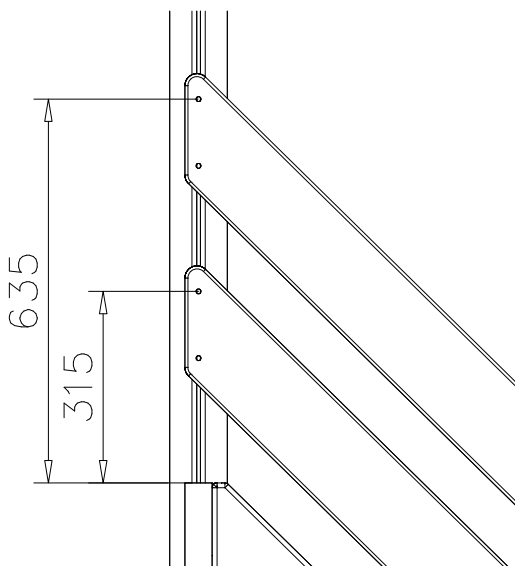

DET 5

DET 6

STAIRS OPTIONS +870

707191 	707191-602 DARK BROWN 707191-603 LIGHT BROWN 707191-604 LIGHT GRAY	
---	--	--

RAILING OPTIONS

RAILS 707146  15x145x1153	707146-701 BLUE 707146-702 YELLOW 707146-703 LIME 707146-704 DARK GRAY 707146-705 LIGHT GRAY 707146-706 RED	707146-707 GREEN 707146-708 FUXIA
---	--	--------------------------------------