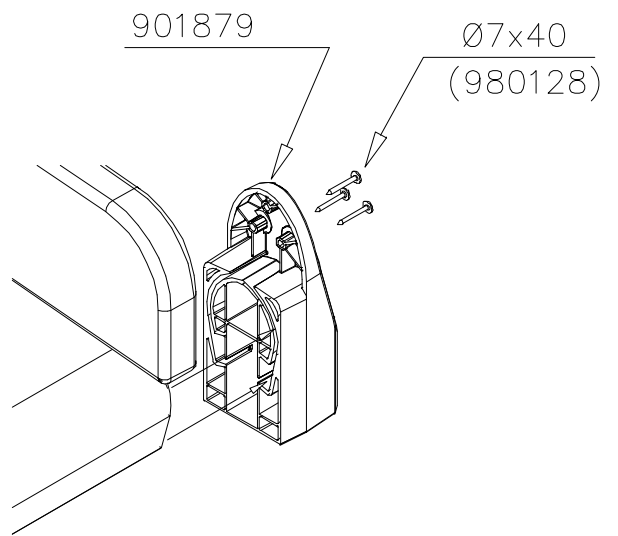

LAPPSET

DEEP FOUNDATION

DATE: 21.9.2016

5(5)

DET 7

Insert sheet metal IN to the plastic cover.

DET 8

DET 9