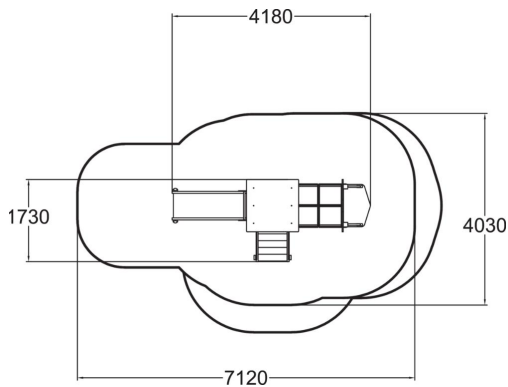

-  Climbing
1
-  Roofs
1
-  Slides
1
-  Towers
1

User age	2+
Number of users	6
Product length, mm	4180
Product width, mm	1730
Product height, mm	2740
Impact area, m ²	23.1
Falling space, m ²	26.7
Height required, mm	2740
Max. free fall height, mm	1000
Safety info	EN 1176-1, 3 TÜV
Installation time (for 1), H	15.5
Foundation options	deep_mounting
Colour of walls and HPL	