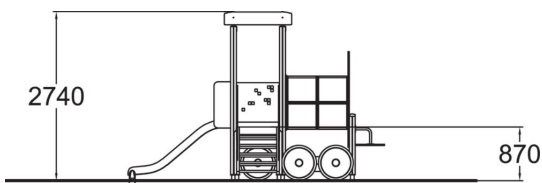

-  Climbing
1
-  Roofs
1
-  Slides
1
-  Towers
1

User age	2+
Number of users	6
Product length, mm	4180
Product width, mm	1730
Product height, mm	2740
Impact area, m ²	23.1
Falling space, m ²	26.7
Height required, mm	2740
Max. free fall height, mm	1000
Safety info	EN 1176-1, 3 TÜV
Installation time (for 1), H	15.5
Foundation options	deep_mounting
Colour of walls and HPL	