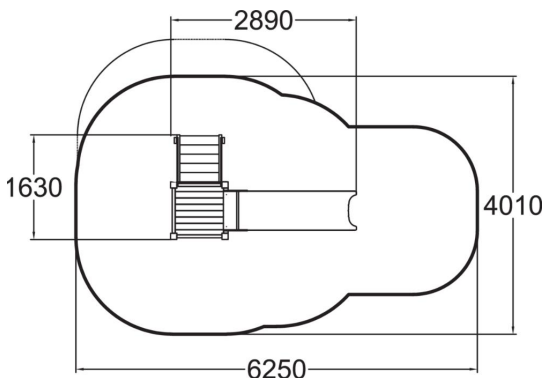

Safe and simple, this playground product has stairs to a 870 mm high platform and a small plastic slide.

User age	1+
Number of users	4
Product length, mm	2890
Product width, mm	1630
Product height, mm	1690
Impact area, m ²	19.9
Falling space, m ²	22
Height required, mm	3270
Max. free fall height, mm	1000
Safety info	EN 1176-1, 3 TÜV
Installation time (for 1), H	5
Foundation options	Deep mounting