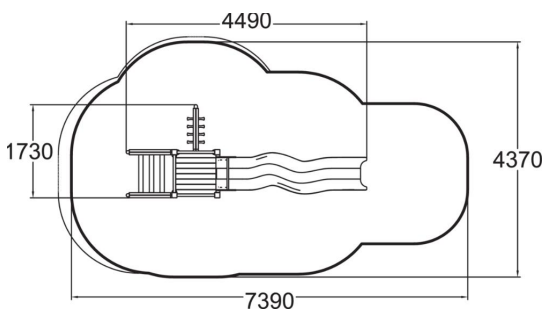

-  Climbing
2
-  Slides
1
-  Towers
1

Playground product with two types of ladders to a 1470 mm high platform and a plastic slide.

User age	4+
Number of users	5
Product length, mm	4490
Product width, mm	1730
Product height, mm	2290
Impact area, m ²	24.9
Falling space, m ²	26
Height required, mm	3270
Max. free fall height, mm	1470
Safety info	EN 1176-1, 3 TÜV
Installation time (for 1), H	6
Foundation options	Deep mounting