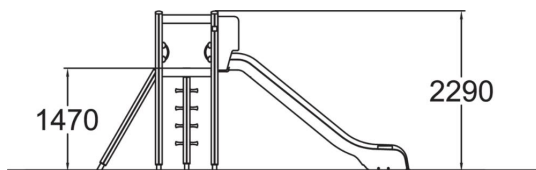

-  Climbing
2
-  Slides
1
-  Towers
1

Playground product with two types of ladders to a 1470 mm high platform and a plastic slide.

User age	4+
Number of users	5
Product length, mm	4490
Product width, mm	1730
Product height, mm	2290
Impact area, m ²	24.9
Falling space, m ²	26
Height required, mm	3270
Max. free fall height, mm	1470
Safety info	EN 1176-1, 3 TÜV
Installation time (for 1), H	6
Foundation options	Deep mounting