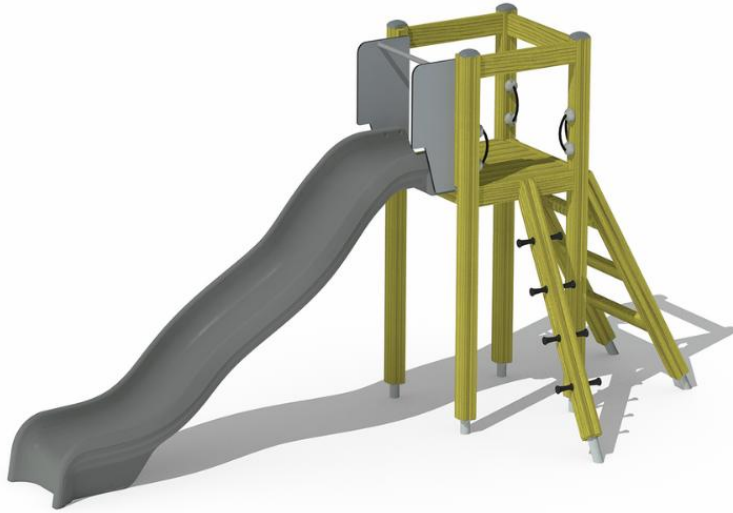

-  Climbing
2
-  Slides
1
-  Towers
1

Playground product with two types of ladders to a 1470 mm high platform and a plastic slide.

User age	4+
Number of users	5
Product length, mm	4490
Product width, mm	1730
Product height, mm	2290
Impact area, m ²	24.9
Falling space, m ²	26
Height required, mm	3270
Max. free fall height, mm	1470
Safety info	EN 1176-1, 3 TÜV
Installation time (for 1), H	6
Foundation options	Deep mounting