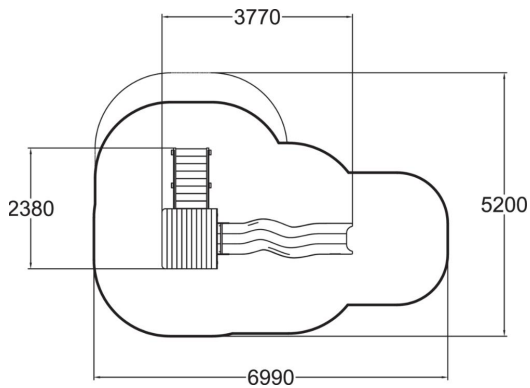

-  Roofs
1
-  Slides
1
-  Towers
1

Playground product with stairs to a 1470 mm high platform, a roof and a plastic slide.

User age	1+
Number of users	6
Product length, mm	3770
Product width, mm	2380
Product height, mm	3320
Impact area, m ²	25
Height required, mm	3320
Max. free fall height, mm	1470
Safety info	EN 1176-1, 3 TÜV
Installation time (for 1), H	8
Foundation options	Deep mounting