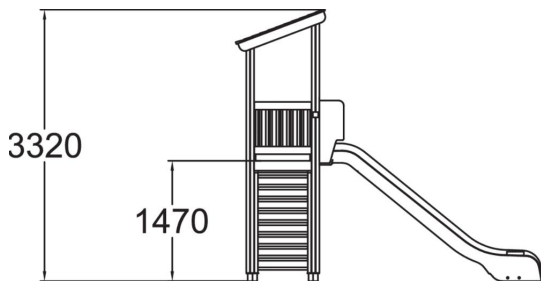

-  Roofs
1
-  Slides
1
-  Towers
1

Playground product with stairs to a 1470 mm high platform, a roof and a plastic slide.

User age	1+
Number of users	6
Product length, mm	3770
Product width, mm	2380
Product height, mm	3320
Impact area, m ²	25
Height required, mm	3320
Max. free fall height, mm	1470
Safety info	EN 1176-1, 3 TÜV
Installation time (for 1), H	8
Foundation options	Deep mounting