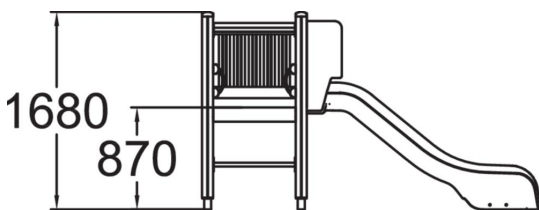

-  Climbing
1
-  Slides
1
-  Towers
1

Playground product with ladder to a 870 mm high platform and a plastic slide, suitable for playgrounds and parks.

User age	3+
Number of users	4
Product length, mm	2900
Product width, mm	900
Product height, mm	1660
Impact area, m ²	20
Height required, mm	2670
Max. free fall height, mm	1000
Safety info	EN 1176-1, 3 TÜV
Installation time (for 1), H	5
Foundation options	Deep mounting