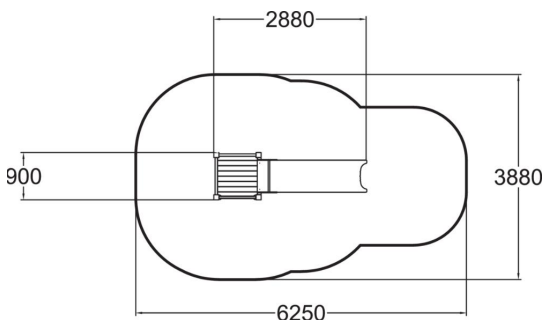

-  Climbing
1
-  Slides
1
-  Towers
1

Playground product with ladder to a 870 mm high platform and a plastic slide, suitable for playgrounds and parks.

User age	3+
Number of users	4
Product length, mm	2900
Product width, mm	900
Product height, mm	1660
Impact area, m ²	20
Height required, mm	2670
Max. free fall height, mm	1000
Safety info	EN 1176-1, 3 TÜV
Installation time (for 1), H	5
Foundation options	Deep mounting