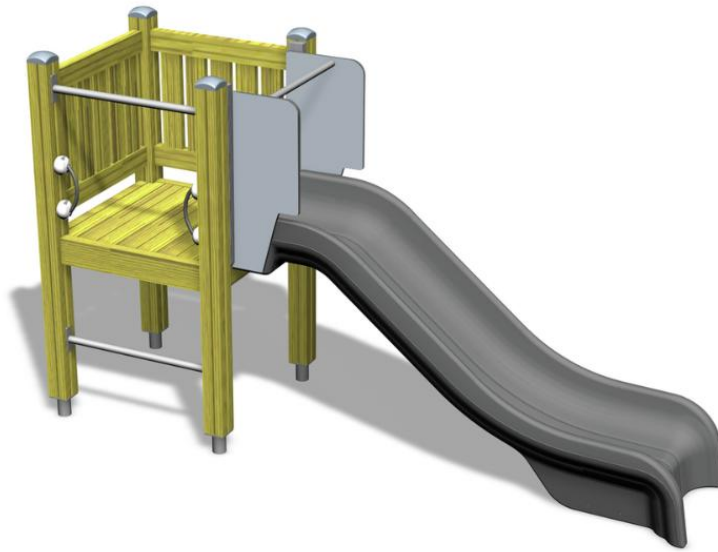

-  Climbing
1
-  Slides
1
-  Towers
1

Playground product with ladder to a 870 mm high platform and a plastic slide, suitable for playgrounds and parks.

User age	3+
Number of users	4
Product length, mm	2900
Product width, mm	900
Product height, mm	1660
Impact area, m ²	20
Height required, mm	2670
Max. free fall height, mm	1000
Safety info	EN 1176-1, 3 TÜV
Installation time (for 1), H	5
Foundation options	Deep mounting