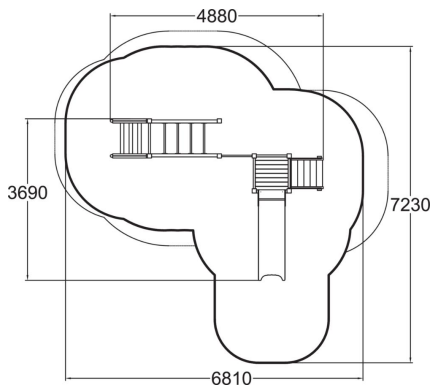

-  Climbing
2
-  Slides
1
-  Towers
1

Multifunctional play tower with a slide and a climbing frame. The (870 mm) tower can be accessed by stairs, and the exhilarating descent at high speed is via the slide. The climbing frame consists of two ladders and a monkey bars at the height of 2,240 mm.

User age	1+
Number of users	7
Product length, mm	4880
Product width, mm	3690
Product height, mm	2010
Impact area, m ²	32
Falling space, m ²	34.9
Height required, mm	3270
Max. free fall height, mm	1920
Safety info	EN 1176-1, 3 TÜV
Installation time (for 1), H	9
Foundation options	Deep mounting