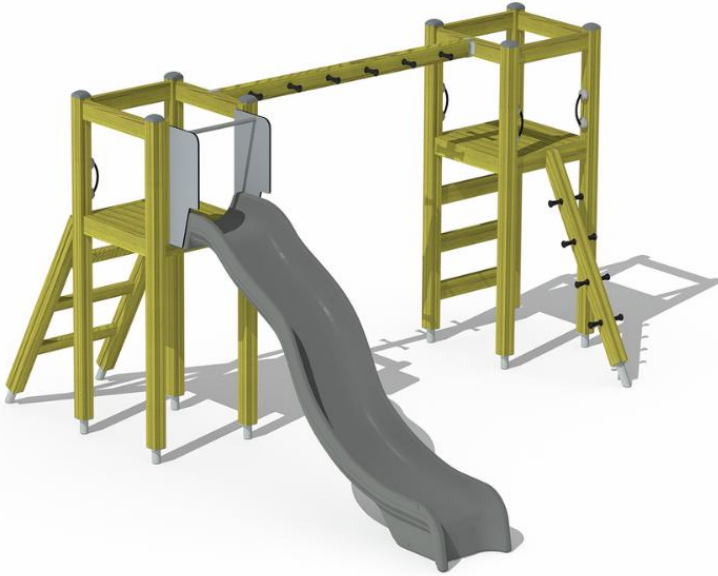

-  Climbing  
3
-  Slides  
1
-  Towers  
2

Multifunctional play tower with a slide and a climbing towers. The (1,470 mm) tower can be accessed by ladders, and the slide down using the plastic slide. The climbing tower (1,470 mm) consist of two ladders and a monkey bars at the height of 2,290 mm.

User age	3+
Number of users	8
Product length, mm	4490
Product width, mm	4100
Product height, mm	2290
Impact area, m <sup>2</sup>	36.9
Falling space, m <sup>2</sup>	38.1
Height required, mm	3330
Max. free fall height, mm	1470
Safety info	EN 1176-1, 3 TÜV
Installation time (for 1), H	10
Foundation options	Deep mounting