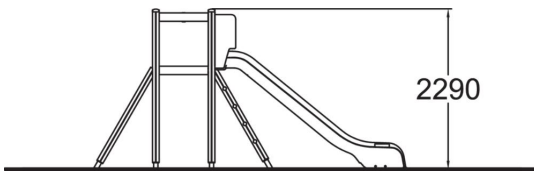

-  Climbing  
3
-  Slides  
1
-  Towers  
2

Multifunctional play tower with a slide and a climbing towers. The (1,470 mm) tower can be accessed by ladders, and the slide down using the plastic slide. The climbing tower (1,470 mm) consist of two ladders and a monkey bars at the height of 2,290 mm.

User age	3+
Number of users	8
Product length, mm	4490
Product width, mm	4100
Product height, mm	2290
Impact area, m <sup>2</sup>	36.9
Falling space, m <sup>2</sup>	38.1
Height required, mm	3330
Max. free fall height, mm	1470
Safety info	EN 1176-1, 3 TÜV
Installation time (for 1), H	10
Foundation options	Deep mounting