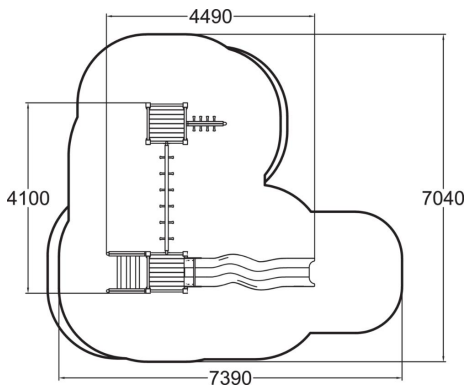

-  Climbing  
3
-  Slides  
1
-  Towers  
2

Multifunctional play tower with a slide and a climbing towers. The (1,470 mm) tower can be accessed by ladders, and the slide down using the plastic slide. The climbing tower (1,470 mm) consist of two ladders and a monkey bars at the height of 2,290 mm.

User age	3+
Number of users	8
Product length, mm	4490
Product width, mm	4100
Product height, mm	2290
Impact area, m <sup>2</sup>	36.9
Falling space, m <sup>2</sup>	38.1
Height required, mm	3330
Max. free fall height, mm	1470
Safety info	EN 1176-1, 3 TÜV
Installation time (for 1), H	10
Foundation options	Deep mounting