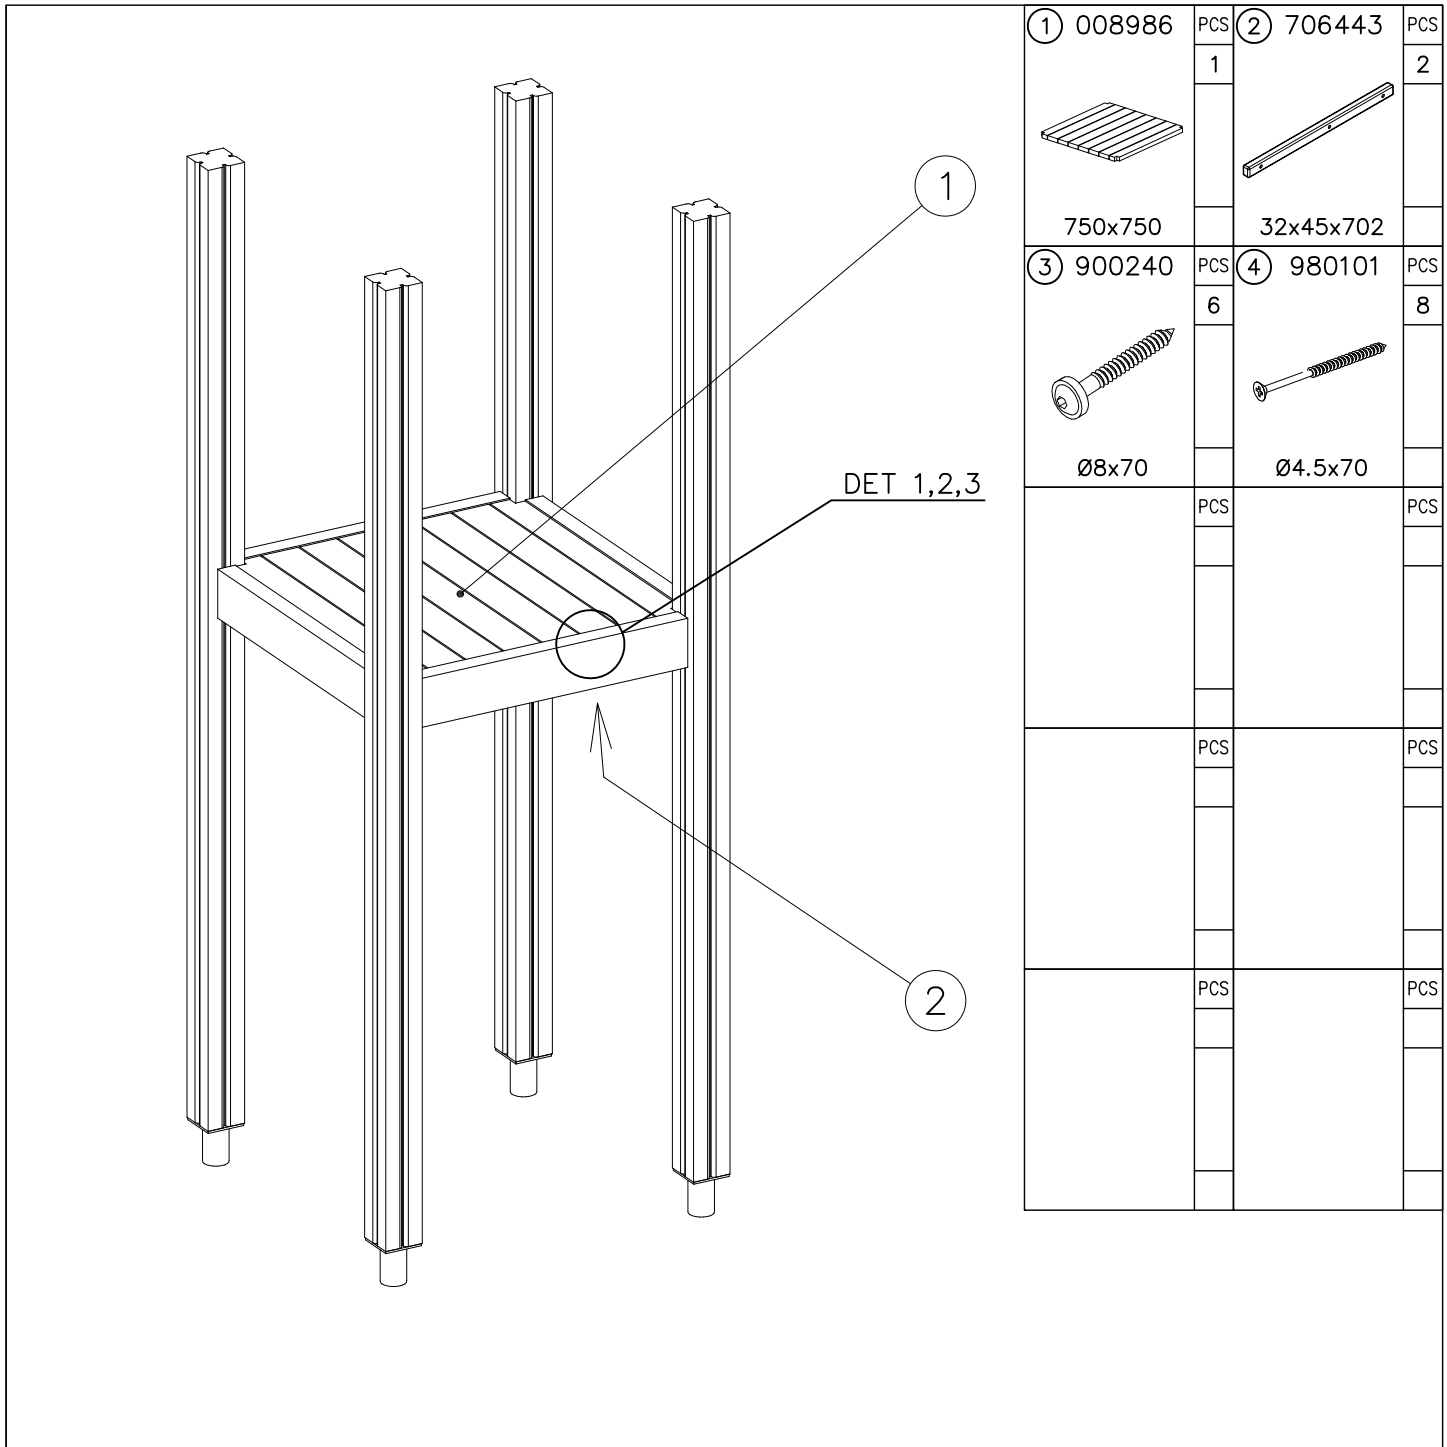

DET 1

DET 2

Naulanauha kannatinlistan puolelle.
Nail list to the bottom.