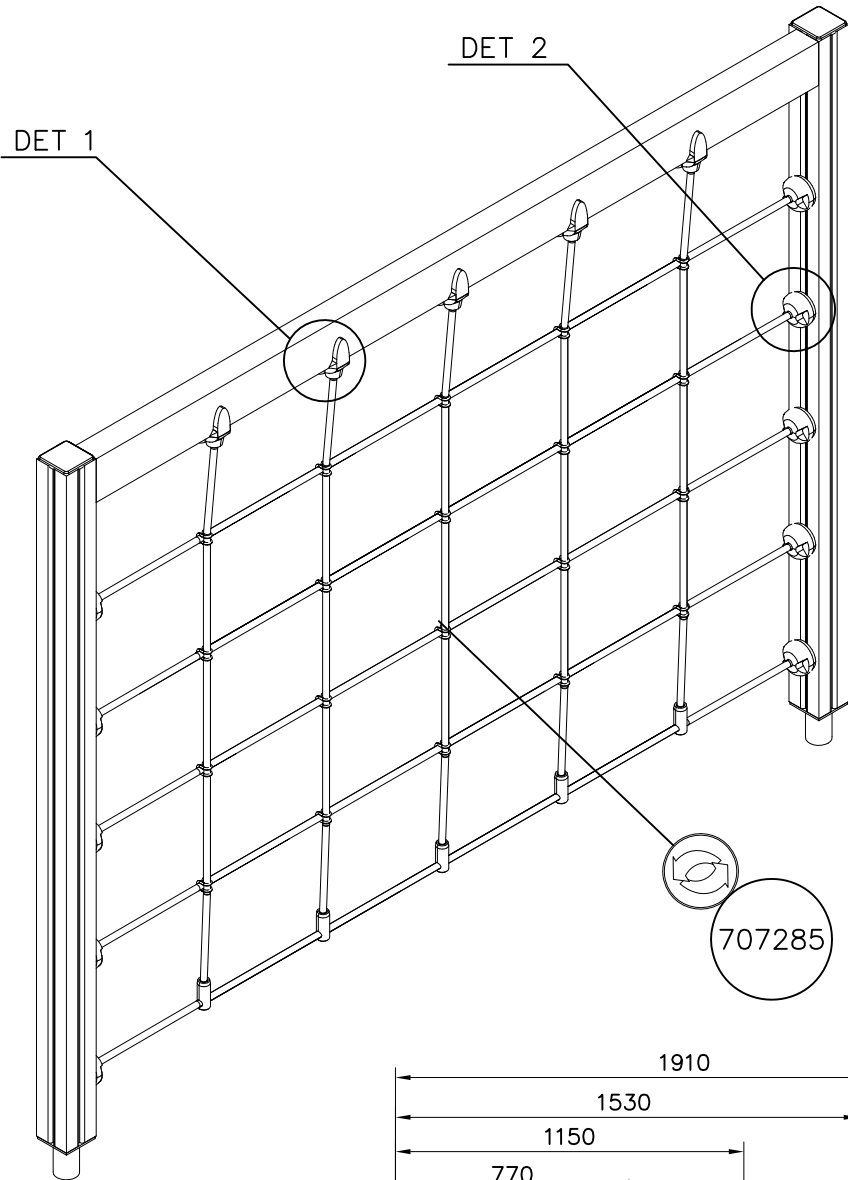

① 707285	PCS	② 900240	PCS
	1		20
1600x2305		Ø8x70	
③ 980128	PCS	④ 980123	PCS
	5		10
Ø7x40		Ø7x60	
	PCS		PCS
	PCS		PCS

1:25