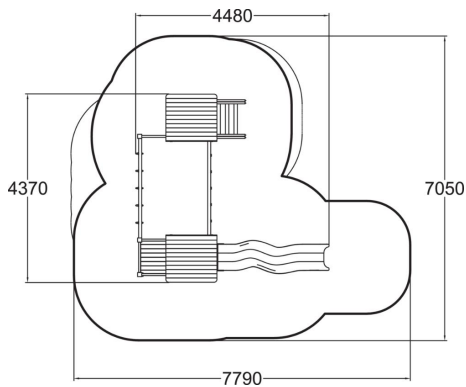

-  Climbing
3
-  Roofs
2
-  Slides
1
-  Towers
2

Multifunctional play tower with a slide and a climbing towers. There are two (1,470 mm) towers with roofs which can be accessed by ladders, and slide down using the plastic slide. There are also rings and a climbing net. Climbing develops children's sense of balance and strength.

User age	3+
Number of users	9
Product length, mm	4480
Product width, mm	4370
Product height, mm	3370
Impact area, m ²	38
Falling space, m ²	40.6
Height required, mm	3370
Max. free fall height, mm	1990
Safety info	EN 1176-1, 3 TÜV
Installation time (for 1), H	13
Foundation options	Deep mounting