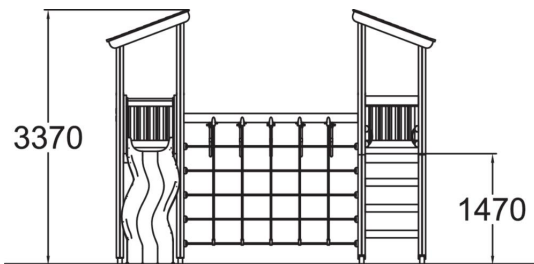

-  Climbing
3
-  Roofs
2
-  Slides
1
-  Towers
2

Multifunctional play tower with a slide and a climbing towers. There are two (1,470 mm) towers with roofs which can be accessed by ladders, and slide down using the plastic slide. There are also rings and a climbing net. Climbing develops children's sense of balance and strength.

User age	3+
Number of users	9
Product length, mm	4480
Product width, mm	4370
Product height, mm	3370
Impact area, m ²	38
Falling space, m ²	40.6
Height required, mm	3370
Max. free fall height, mm	1990
Safety info	EN 1176-1, 3 TÜV
Installation time (for 1), H	13
Foundation options	Deep mounting