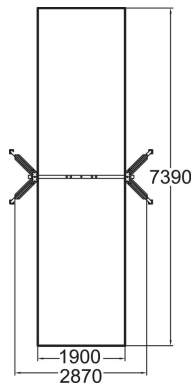

Swing Frame low

Swing frame for one swing, matching the Clover family of products. The frame height is 2290 mm. Chain 160 cm.

User age	1+
Number of users	1
Product length, mm	2880
Product width, mm	965
Product height, mm	2290
Impact area, m ²	14
Falling space, m ²	14
Height required, mm	2290
Max. free fall height, mm	1200
Safety info	EN 1176-1, 2 TÜV
Installation time (for 1), H	6
Foundation options	Deep mounting
Wood	