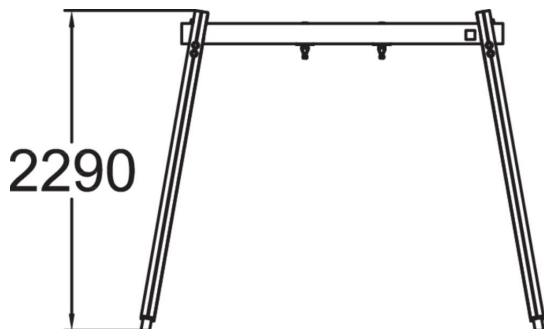

Swing Frame low

Swing frame for one swing, matching the Clover family of products. The frame height is 2290 mm. Chain 160 cm.

User age	1+
Number of users	1
Product length, mm	2880
Product width, mm	965
Product height, mm	2290
Impact area, m ²	14
Falling space, m ²	14
Height required, mm	2290
Max. free fall height, mm	1200
Safety info	EN 1176-1, 2 TÜV
Installation time (for 1), H	6
Foundation options	Deep mounting
Wood	