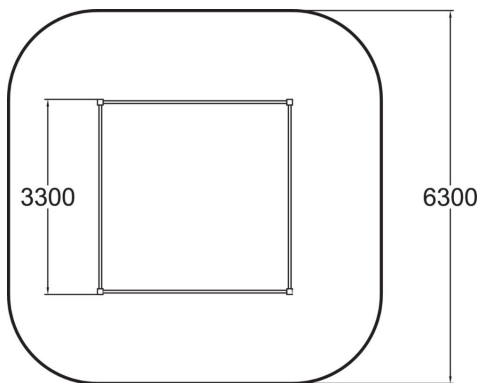

A wooden sandbox with clean lines. The sandbox offers children a good opportunity to use their imagination and improve their three-dimensional perception.

User age	1+
Number of users	21
Product length, mm	3300
Product width, mm	3300
Product height, mm	380
Falling space, m ²	37.8
Height required, mm	2090
Max. free fall height, mm	290
Safety info	EN 1176-1 TÜV
Installation time (for 1), H	2
Foundation options	Deep mounting