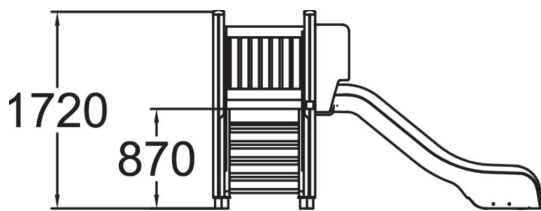

Playground product with stairs to a 870 mm high platform and a small plastic slide for safe sliding.

User age	1+
Number of users	3
Product length, mm	2900
Product width, mm	1630
Product height, mm	1710
Impact area, m <sup>2</sup>	19
Height required, mm	2670
Max. free fall height, mm	1000
Safety info	EN 1176-1, 3 TÜV
Installation time (for 1), H	5
Foundation options	Deep mounting