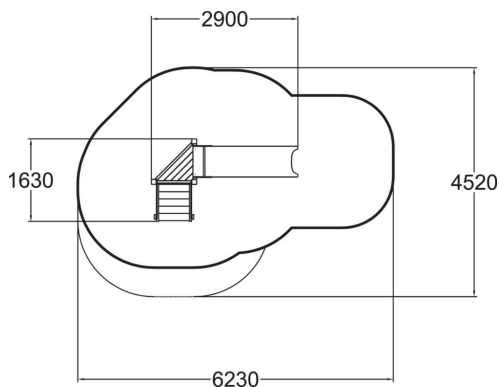

Playground product with stairs to a 870 mm high platform and a small plastic slide for safe sliding.

User age	1+
Number of users	3
Product length, mm	2900
Product width, mm	1630
Product height, mm	1710
Impact area, m <sup>2</sup>	19
Height required, mm	2670
Max. free fall height, mm	1000
Safety info	EN 1176-1, 3 TÜV
Installation time (for 1), H	5
Foundation options	Deep mounting