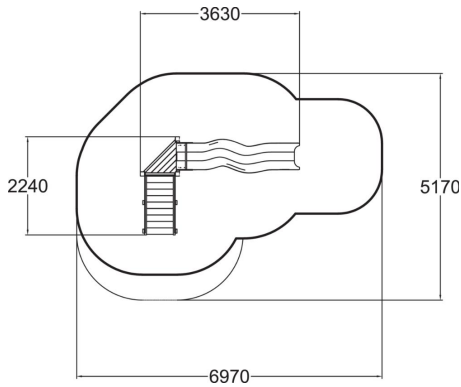

Play equipment with stairs to a +1470 mm high platform and a plastic slide.

User age	2+
Number of users	8
Product length, mm	3640
Product width, mm	2240
Product height, mm	2260
Impact area, m ²	24
Falling space, m ²	24.8
Height required, mm	3270
Max. free fall height, mm	1470
Safety info	EN 1176-1, 3 TÜV
Installation time (for 1), H	6
Foundation options	Deep mounting