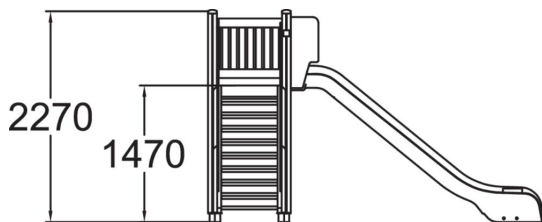

Play equipment with stairs to a +1470 mm high platform and a plastic slide.

User age	2+
Number of users	8
Product length, mm	3640
Product width, mm	2240
Product height, mm	2260
Impact area, m ²	24
Falling space, m ²	24.8
Height required, mm	3270
Max. free fall height, mm	1470
Safety info	EN 1176-1, 3 TÜV
Installation time (for 1), H	6
Foundation options	Deep mounting