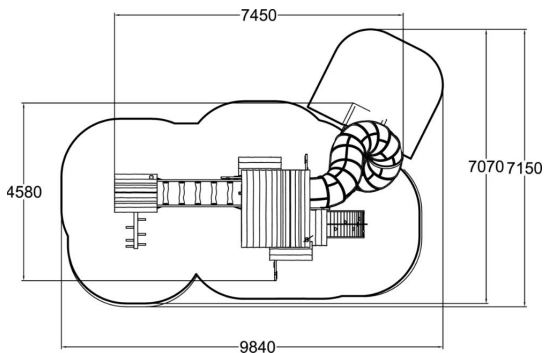

-  Balancing
1
-  Bridges
1
-  Climbing
5
-  Roofs
4
-  Slides
1
-  Towers
8

Magic Mountain is an exciting control centre and a watchtower for the courageous and agile magicians. With the highest point reaching over six metres, it is also a stunning landmark. However, not only magic will take the players up to the top floor. Instead, everyone can practise their climbing skills in many different ways to reach the intriguing "chambers" on multiple levels, and to enjoy the tube slide back down from the top! More details on the "Materials and colours" tab.

User age	3+
Number of users	29
Product length, mm	7450
Product width, mm	4580
Product height, mm	6840
Impact area, m ²	47
Falling space, m ²	47.6
Height required, mm	6850
Max. free fall height, mm	1470
Safety info	EN 1176-1, 3 TÜV
Installation time (for 1), H	112
Wood	