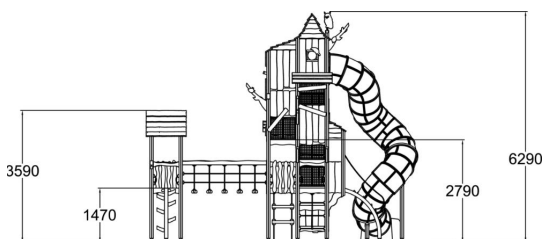

-  Balancing
1
-  Bridges
1
-  Climbing
5
-  Roofs
4
-  Slides
1
-  Towers
8

Magic Mountain is an exciting control centre and a watchtower for the courageous and agile magicians. With the highest point reaching over six metres, it is also a stunning landmark. However, not only magic will take the players up to the top floor. Instead, everyone can practise their climbing skills in many different ways to reach the intriguing "chambers" on multiple levels, and to enjoy the tube slide back down from the top! More details on the "Materials and colours" tab.

User age	3+
Number of users	29
Product length, mm	7450
Product width, mm	4580
Product height, mm	6840
Impact area, m ²	47
Falling space, m ²	47.6
Height required, mm	6850
Max. free fall height, mm	1470
Safety info	EN 1176-1, 3 TÜV
Installation time (for 1), H	112
Wood	