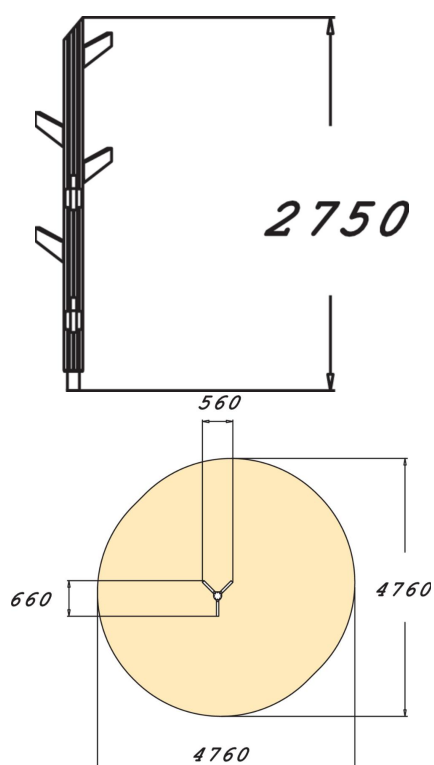

# Goblin's Climbing

Climbing tree is 2750 mm high play equipment with six branches. Climbing develops the climbers' fitness and motor skills. Besides climbing, the fun appearance of this climbing tree offers countless opportunities for play. All foundations are made of metal, sheltering the wood from direct contact with the ground to prevent rot and extend the products life.

User age	6+
Number of users	1
Product length, mm	560
Product width, mm	660
Product height, mm	2750
Impact area, m <sup>2</sup>	17.6
Falling space, m <sup>2</sup>	17.6
Height required, mm	2950
Max. free fall height, mm	2650
Safety info	EN 1176-1 TÜV
Installation time (for 1), H	1
Foundation options	Deep mounting Surface mounting
Wood	
Metal colour	