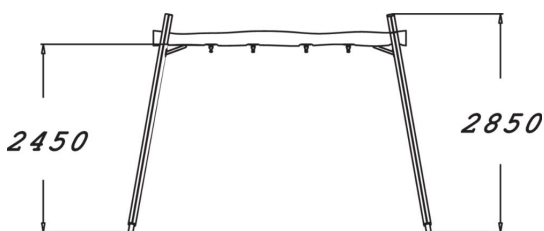

Forest Elf's Swing

The Forest Elf's Swing is a perennial favourite among kids, offering thrilling speed! The lovely swing frame fits beautifully into its natural background. The height of the frame is 2850 mm. The frame has bearings for two seats, with 210 cm chains.

User age	4+
Number of users	2
Product length, mm	3960
Product width, mm	1570
Product height, mm	2850
Impact area, m ²	25.5
Falling space, m ²	25.5
Height required, mm	2900
Max. free fall height, mm	1400
Safety info	EN 1176-1, 2 TÜV
Installation time (for 1), H	6
Foundation options	Deep mounting Surface mounting
Wood	
Metal colour	