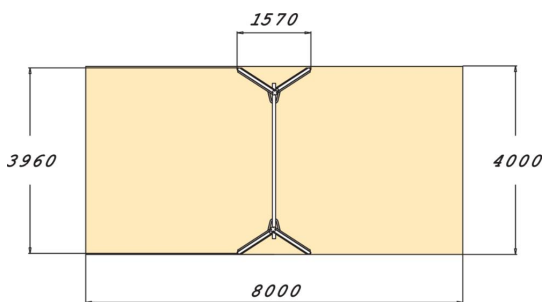

Forest Elf's Swing

The Forest Elf's Swing is a perennial favourite among kids, offering thrilling speed! The lovely swing frame fits beautifully into its natural background. The height of the frame is 2850 mm. The frame has bearings for two seats, with 210 cm chains.

User age	4+
Number of users	2
Product length, mm	3960
Product width, mm	1570
Product height, mm	2850
Impact area, m ²	25.5
Falling space, m ²	25.5
Height required, mm	2900
Max. free fall height, mm	1400
Safety info	EN 1176-1, 2 TÜV
Installation time (for 1), H	6
Foundation options	Deep mounting Surface mounting
Wood	
Metal colour	