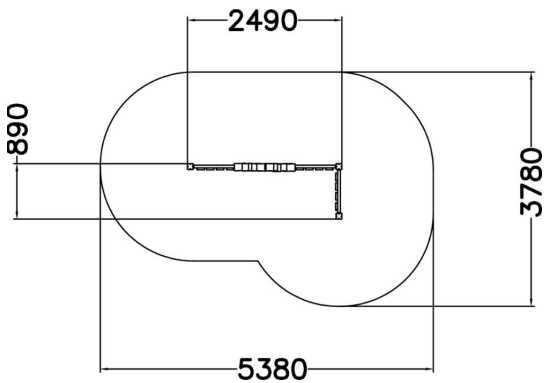

With three fence walls and a turret, the modifiable facade is an impressive feature. The facade can be used as a fence, partition element or as a stage for a puppet theatre. The fence section is easy to extend with additional fence and post packs. Children remain in full view for supervision through the fence pickets. The supporting fence and turret elements can be installed in the direction of your choice. Once installed, the bottom of the window frame is at the height of approx. one metre. Use the basic product and additional elements and features to build your own design according to your needs. This product does not require impact attenuating surfacing.

User age	1+
Number of users	6
Product length, mm	2490
Product width, mm	890
Product height, mm	2130
Falling space, m <sup>2</sup>	16.2
Height required, mm	3630
Safety info	EN 1176-1 TÜV
Installation time (for 1), H	1
Foundation options	Deep mounting
Wood	
Metal colour	