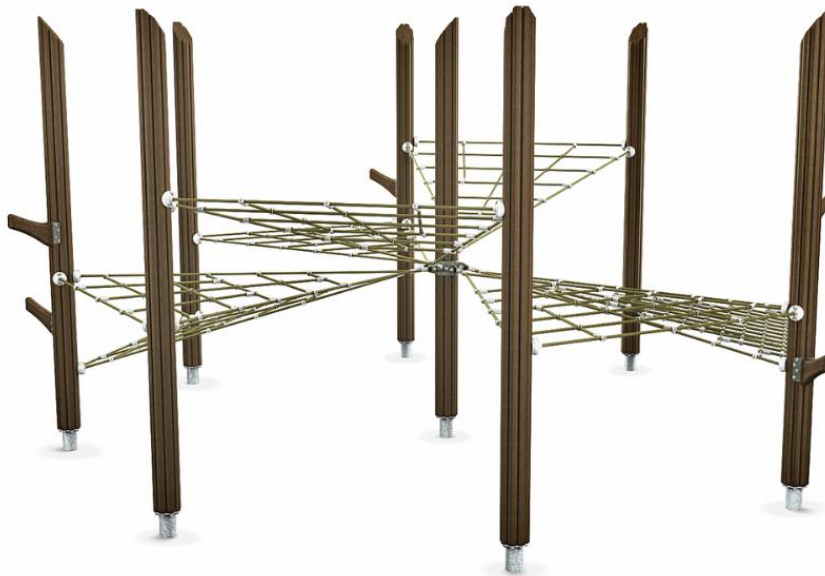

FAIRY CIRCUS

The Fairy Circus is a beautiful and inclusive nature play product which offers a nice climbing challenge, as well as a hammock type lounging area on any schoolyard or park! Two of the nets have tighter mesh, which makes the product easier to play and rest also for disabled persons. The eight triangle shaped nets are placed on one level at the middle post, but the wide part is installed on four different levels from 350 mm to 1550 mm. Some posts have also "grown" branches, which will give even more excitement to climbing.

| | |
|-------------------------------|-----------------------------------|
| User age | 3+ |
| Number of users | 28 |
| Product length, mm | 5050 |
| Product width, mm | 4770 |
| Product height, mm | 2700 |
| Impact area, m ² | 52.4 |
| Falling space, m ² | 52.4 |
| Height required, mm | 3630 |
| Max. free fall height, mm | 1760 |
| Safety info | EN 1176-1 TÜV |
| Installation time (for 1), H | 8 |
| Foundation options | Deep mounting Surface mounting |