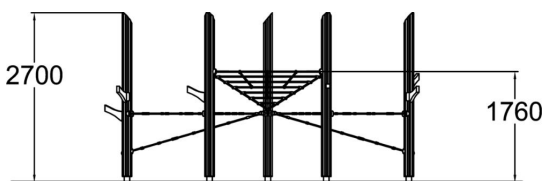

FAIRY CIRCUS

The Fairy Circus is a beautiful and inclusive nature play product which offers a nice climbing challenge, as well as a hammock type lounging area on any schoolyard or park! Two of the nets have tighter mesh, which makes the product easier to play and rest also for disabled persons. The eight triangle shaped nets are placed on one level at the middle post, but the wide part is installed on four different levels from 350 mm to 1550 mm. Some posts have also "grown" branches, which will give even more excitement to climbing.

| | |
|-------------------------------|-----------------------------------|
| User age | 3+ |
| Number of users | 28 |
| Product length, mm | 5050 |
| Product width, mm | 4770 |
| Product height, mm | 2700 |
| Impact area, m ² | 52.4 |
| Falling space, m ² | 52.4 |
| Height required, mm | 3630 |
| Max. free fall height, mm | 1760 |
| Safety info | EN 1176-1 TÜV |
| Installation time (for 1), H | 8 |
| Foundation options | Deep mounting Surface mounting |