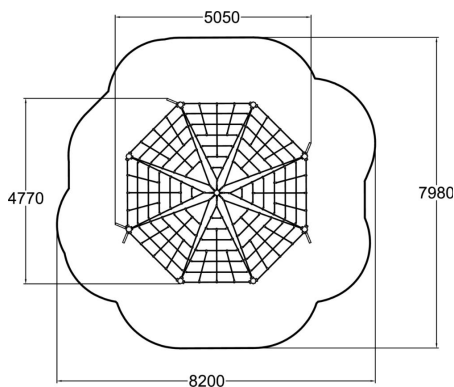

FAIRY CIRCUS

The Fairy Circus is a beautiful and inclusive nature play product which offers a nice climbing challenge, as well as a hammock type lounging area on any schoolyard or park! Two of the nets have tighter mesh, which makes the product easier to play and rest also for disabled persons. The eight triangle shaped nets are placed on one level at the middle post, but the wide part is installed on four different levels from 350 mm to 1550 mm. Some posts have also "grown" branches, which will give even more excitement to climbing.

| | |
|-------------------------------|-----------------------------------|
| User age | 3+ |
| Number of users | 28 |
| Product length, mm | 5050 |
| Product width, mm | 4770 |
| Product height, mm | 2700 |
| Impact area, m ² | 52.4 |
| Falling space, m ² | 52.4 |
| Height required, mm | 3630 |
| Max. free fall height, mm | 1760 |
| Safety info | EN 1176-1 TÜV |
| Installation time (for 1), H | 8 |
| Foundation options | Deep mounting Surface mounting |