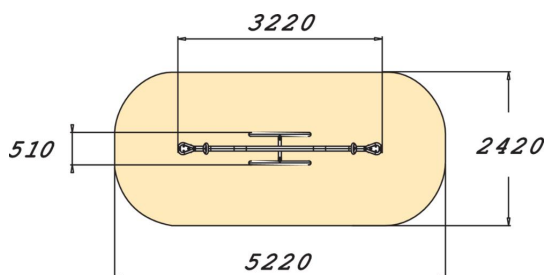

Metal seesaw for two.

User age	3+
Number of users	2
Product length, mm	3220
Product width, mm	510
Product height, mm	890
Impact area, m <sup>2</sup>	11.8
Falling space, m <sup>2</sup>	11.8
Height required, mm	2660
Max. free fall height, mm	1100
Safety info	EN 1176-1, 6 TÜV
Installation time (for 1), H	3
Foundation options	Deep mounting Surface mounting
Metal colour	Black
Colour of walls and HPL	Yellow