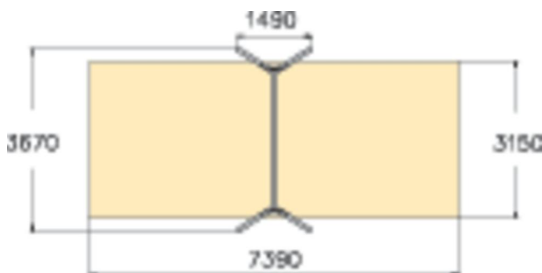

Metallic swing set for two seats. Three color options: dark gray RAL7024, gray RAL 9023 or unpainted hot galvanized steel. Seats should be ordered separately (160 cm chains). For a surcharge, you can order the foundation plate kit 929531SP for non-concrete installation.

User age	1+
Number of users	2
Product length, mm	1490
Product width, mm	3670
Product height, mm	2270
Impact area, m <sup>2</sup>	23.3
Falling space, m <sup>2</sup>	23.3
Height required, mm	3200
Max. free fall height, mm	1200
Safety info	EN 1176-1, 2 TÜV
Installation time (for 1), H	6
Foundation options	Deep mounting Surface mounting
Metal colour	