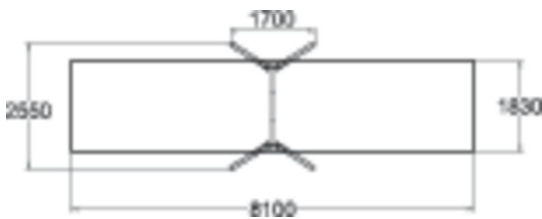

Metallic swing set for one seat. Three color options: dark gray RAL 7024, grey RAL 9023 or unpainted hot galvanized steel. Seat should be ordered separately (210 cm chains). For a surcharge, you can order the foundation plate kit 929531SP for non-concrete installation.

User age	4+
Number of users	1
Product length, mm	1700
Product width, mm	2550
Product height, mm	2680
Impact area, m ²	14.8
Falling space, m ²	14.8
Height required, mm	3200
Max. free fall height, mm	1400
Safety info	EN 1176-1, 2 TÜV
Installation time (for 1), H	6
Foundation options	Deep mounting Surface mounting
Metal colour	