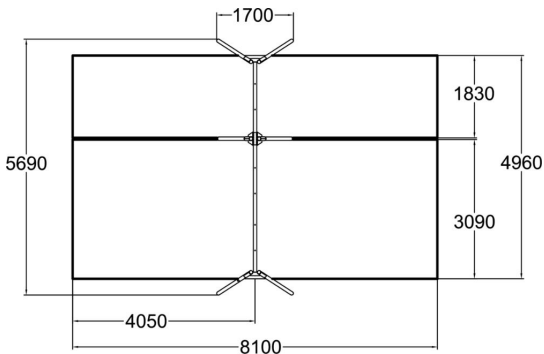

Metallic swing set for three seat. Three color options: dark gray RAL7024, gray RAL 9023 or unpainted hot galvanized steel. Seats should be ordered separately (210 cm chains). For a surcharge, you can order the foundation plate kit 929531SP for non-concrete installation.

User age	4+
Number of users	3
Product length, mm	1700
Product width, mm	5690
Product height, mm	2680
Impact area, m ²	39.9
Falling space, m ²	39.9
Height required, mm	3200
Max. free fall height, mm	1400
Safety info	EN 1176-1, 2 TÜV
Installation time (for 1), H	9
Foundation options	Deep mounting Surface mounting
Metal colour	