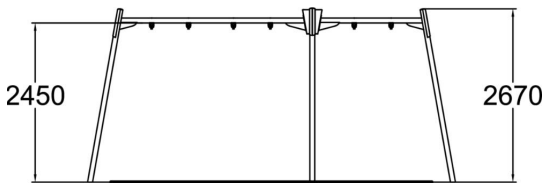

Metallic swing set for three seat. Three color options: dark gray RAL7024, gray RAL 9023 or unpainted hot galvanized steel. Seats should be ordered separately (210 cm chains). For a surcharge, you can order the foundation plate kit 929531SP for non-concrete installation.

User age	4+
Number of users	3
Product length, mm	1700
Product width, mm	5690
Product height, mm	2680
Impact area, m ²	39.9
Falling space, m ²	39.9
Height required, mm	3200
Max. free fall height, mm	1400
Safety info	EN 1176-1, 2 TÜV
Installation time (for 1), H	9
Foundation options	Deep mounting Surface mounting
Metal colour	