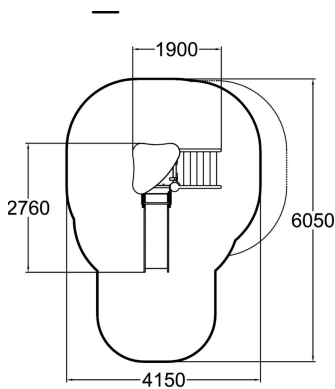

-  Roofs  
1
-  Slides  
1
-  Towers  
1

Playground equipment for younger children, including steps, a covered, 870 mm high platform, and a low slide. Safe and durable, it develops small children's motor skills. An updated version of the traditional slide, which is every child's favourite year after year.

User age	1+
Number of users	3
Product length, mm	1900
Product width, mm	2760
Product height, mm	2810
Impact area, m <sup>2</sup>	19.5
Falling space, m <sup>2</sup>	21.5
Height required, mm	2810
Max. free fall height, mm	1000
Safety info	EN 1176-1, 3 TÜV
Installation time (for 1), H	12
Foundation options	Deep mounting Surface mounting