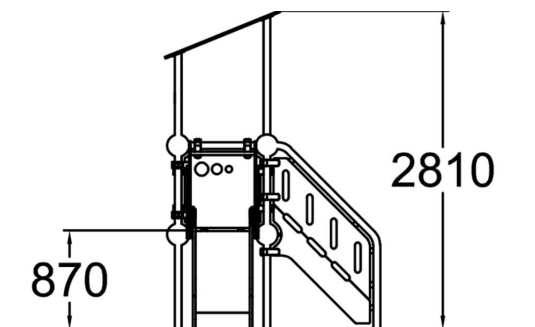

-  Roofs  
1
-  Slides  
1
-  Towers  
1

Playground equipment for younger children, including steps, a covered, 870 mm high platform, and a low slide. Safe and durable, it develops small children's motor skills. An updated version of the traditional slide, which is every child's favourite year after year.

User age	1+
Number of users	3
Product length, mm	1900
Product width, mm	2760
Product height, mm	2810
Impact area, m <sup>2</sup>	19.5
Falling space, m <sup>2</sup>	21.5
Height required, mm	2810
Max. free fall height, mm	1000
Safety info	EN 1176-1, 3 TÜV
Installation time (for 1), H	12
Foundation options	Deep mounting Surface mounting