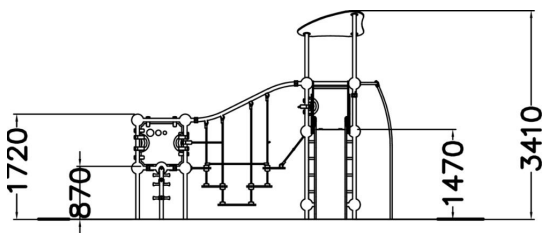

-  Climbing  
3
-  Roofs  
1
-  Slides  
2
-  Towers  
2

Radon is a large and diverse playground set that is bound to inspire all little climbers. A lower (870 mm) and a higher (1,470 mm) tower make it exciting, and various different climbing elements work together to diversely develop the children's motor skills. There is a fun suspension bridge for safe passage between the towers. The taller tower can also be accessed by a ladder, and the exhilarating descent at high speed is via the slide or a fireman's pole. Beneath the slide there is a seat for having a rest when necessary.

User age	3+
Number of users	10
Product length, mm	4290
Product width, mm	4390
Product height, mm	3410
Impact area, m <sup>2</sup>	36.5
Falling space, m <sup>2</sup>	37.1
Height required, mm	3410
Max. free fall height, mm	1470
Safety info	EN 1176-1, 3 TÜV
Installation time (for 1), H	22
Foundation options	Deep mounting Surface mounting