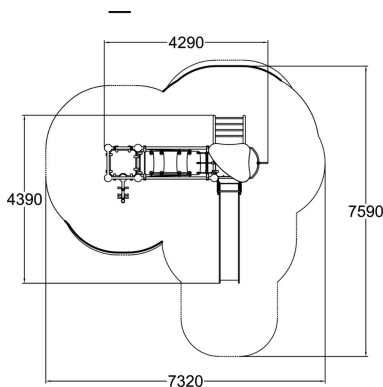

-  Climbing  
3
-  Roofs  
1
-  Slides  
2
-  Towers  
2

Radon is a large and diverse playground set that is bound to inspire all little climbers. A lower (870 mm) and a higher (1,470 mm) tower make it exciting, and various different climbing elements work together to diversely develop the children's motor skills. There is a fun suspension bridge for safe passage between the towers. The taller tower can also be accessed by a ladder, and the exhilarating descent at high speed is via the slide or a fireman's pole. Beneath the slide there is a seat for having a rest when necessary.

User age	3+
Number of users	10
Product length, mm	4290
Product width, mm	4390
Product height, mm	3410
Impact area, m <sup>2</sup>	36.5
Falling space, m <sup>2</sup>	37.1
Height required, mm	3410
Max. free fall height, mm	1470
Safety info	EN 1176-1, 3 TÜV
Installation time (for 1), H	22
Foundation options	Deep mounting Surface mounting