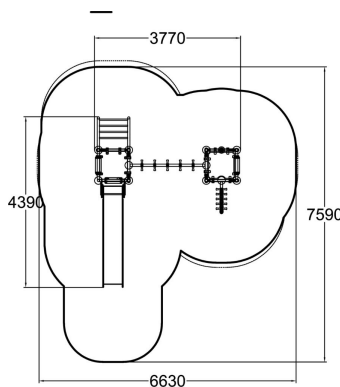

-  Climbing  
4
-  Slides  
1
-  Towers  
2

Xenon is an exciting multifunctional playground set with a tall slide and two 1,470 mm high towers. It can fit several children at a time. There are three forms of ascent: by ladder, climbing rope or peg ladder. Access from one tower to the other is via hanging monkey bars. The set provides enough of a challenge even for older children, while developing their motor skills and balance. There are three seats at the bottom.

User age	3+
Number of users	11
Product length, mm	3770
Product width, mm	4390
Product height, mm	2920
Impact area, m <sup>2</sup>	35.6
Falling space, m <sup>2</sup>	36.2
Height required, mm	3270
Max. free fall height, mm	1770
Safety info	EN 1176-1, 3 TÜV
Installation time (for 1), H	18
Foundation options	Deep mounting Surface mounting