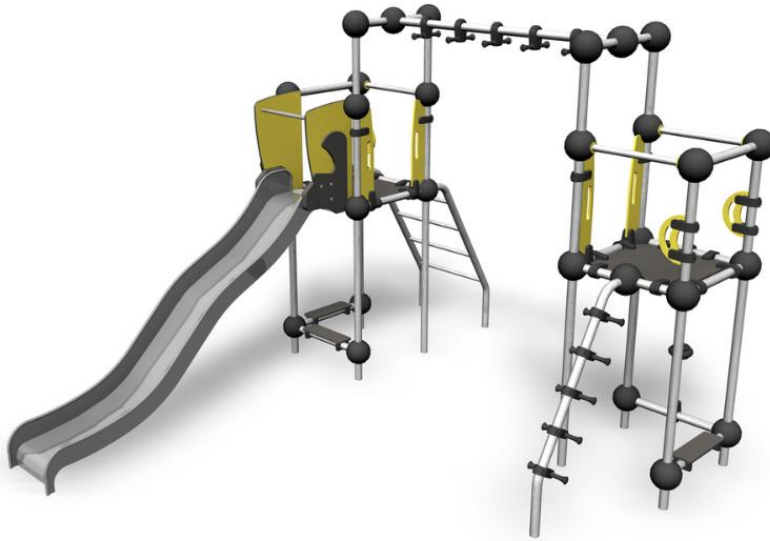

-  Climbing  
4
-  Slides  
1
-  Towers  
2

Xenon is an exciting multifunctional playground set with a tall slide and two 1,470 mm high towers. It can fit several children at a time. There are three forms of ascent: by ladder, climbing rope or peg ladder. Access from one tower to the other is via hanging monkey bars. The set provides enough of a challenge even for older children, while developing their motor skills and balance. There are three seats at the bottom.

User age	3+
Number of users	11
Product length, mm	3770
Product width, mm	4390
Product height, mm	2920
Impact area, m <sup>2</sup>	35.6
Falling space, m <sup>2</sup>	36.2
Height required, mm	3270
Max. free fall height, mm	1770
Safety info	EN 1176-1, 3 TÜV
Installation time (for 1), H	18
Foundation options	Deep mounting Surface mounting