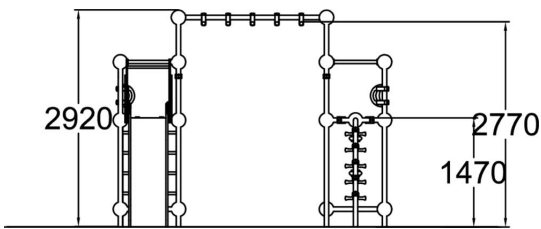

-  Climbing  
4
-  Slides  
1
-  Towers  
2

Xenon is an exciting multifunctional playground set with a tall slide and two 1,470 mm high towers. It can fit several children at a time. There are three forms of ascent: by ladder, climbing rope or peg ladder. Access from one tower to the other is via hanging monkey bars. The set provides enough of a challenge even for older children, while developing their motor skills and balance. There are three seats at the bottom.

User age	3+
Number of users	11
Product length, mm	3770
Product width, mm	4390
Product height, mm	2920
Impact area, m <sup>2</sup>	35.6
Falling space, m <sup>2</sup>	36.2
Height required, mm	3270
Max. free fall height, mm	1770
Safety info	EN 1176-1, 3 TÜV
Installation time (for 1), H	18
Foundation options	Deep mounting Surface mounting