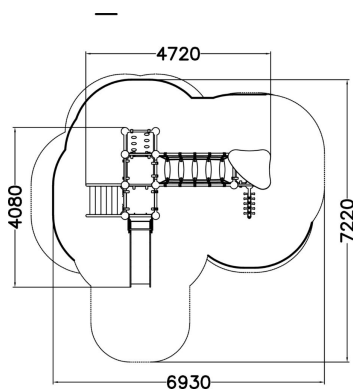

-  Bridges  
1
-  Climbing  
3
-  Roofs  
1
-  Slides  
1
-  Towers  
3

Krypton is a multifunctional playground set for children of diverse ages. It can fit several children at a time. The lower slide is suitable for younger kids, while older ones will be fascinated by the various climbing sections. Access to the 870 mm high slide is safe via steps. The higher tower (1,470 mm) can be accessed by climbing net or a leaning peg ladder. The tower is also accessible via a climbing wall and a balancing bridge. A fun rung bridge is great for developing balance and using in various kinds of role playing games.

User age	1+
Number of users	11
Product length, mm	4720
Product width, mm	4080
Product height, mm	3410
Impact area, m <sup>2</sup>	34.5
Falling space, m <sup>2</sup>	37.6
Height required, mm	3410
Max. free fall height, mm	1550
Safety info	EN 1176-1, 3 TÜV
Installation time (for 1), H	22
Foundation options	Deep mounting Surface mounting