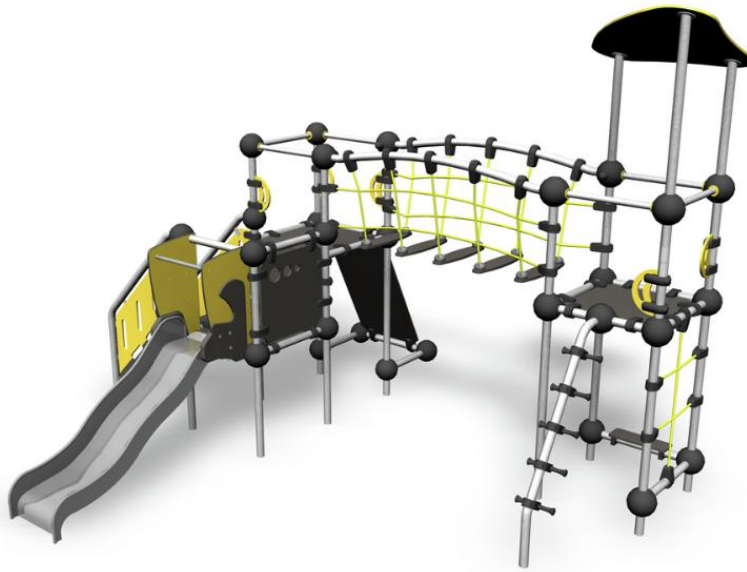

-  Bridges  
1
-  Climbing  
3
-  Roofs  
1
-  Slides  
1
-  Towers  
3

Krypton is a multifunctional playground set for children of diverse ages. It can fit several children at a time. The lower slide is suitable for younger kids, while older ones will be fascinated by the various climbing sections. Access to the 870 mm high slide is safe via steps. The higher tower (1,470 mm) can be accessed by climbing net or a leaning peg ladder. The tower is also accessible via a climbing wall and a balancing bridge. A fun rung bridge is great for developing balance and using in various kinds of role playing games.

User age	1+
Number of users	11
Product length, mm	4720
Product width, mm	4080
Product height, mm	3410
Impact area, m <sup>2</sup>	34.5
Falling space, m <sup>2</sup>	37.6
Height required, mm	3410
Max. free fall height, mm	1550
Safety info	EN 1176-1, 3 TÜV
Installation time (for 1), H	22
Foundation options	Deep mounting Surface mounting