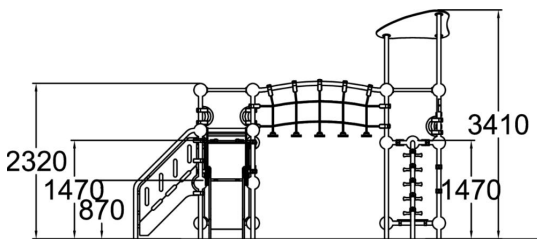

-  Bridges  
1
-  Climbing  
3
-  Roofs  
1
-  Slides  
1
-  Towers  
3

Krypton is a multifunctional playground set for children of diverse ages. It can fit several children at a time. The lower slide is suitable for younger kids, while older ones will be fascinated by the various climbing sections. Access to the 870 mm high slide is safe via steps. The higher tower (1,470 mm) can be accessed by climbing net or a leaning peg ladder. The tower is also accessible via a climbing wall and a balancing bridge. A fun rung bridge is great for developing balance and using in various kinds of role playing games.

User age	1+
Number of users	11
Product length, mm	4720
Product width, mm	4080
Product height, mm	3410
Impact area, m <sup>2</sup>	34.5
Falling space, m <sup>2</sup>	37.6
Height required, mm	3410
Max. free fall height, mm	1550
Safety info	EN 1176-1, 3 TÜV
Installation time (for 1), H	22
Foundation options	Deep mounting Surface mounting