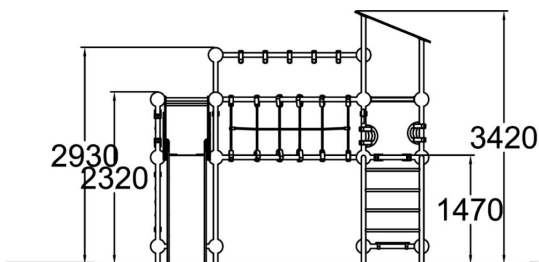

-  Climbing
3
-  Roofs
1
-  Slides
1
-  Towers
2

Cesium is an exciting multifunctional playground set with a tall slide and two 1,470 mm high towers. It can fit several children at a time. There are three forms of ascent: by ladder, climbing rope or peg ladder. Access from one tower to the other is either via a twisty climbing net or along hanging monkey bars. The set provides enough of a challenge even for older children, while developing their motor skills and balance. There are four seats at the bottom to provide a welcome rest from climbing.

User age	3+
Number of users	14
Product length, mm	3790
Product width, mm	4420
Product height, mm	3410
Impact area, m ²	39.9
Falling space, m ²	41.4
Height required, mm	3410
Max. free fall height, mm	2250
Safety info	EN 1176-1, 3 TÜV
Installation time (for 1), H	28
Foundation options	Deep mounting Surface mounting