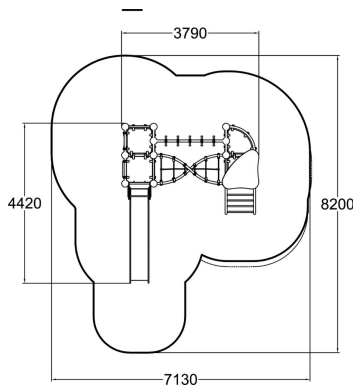

-  Climbing
3
-  Roofs
1
-  Slides
1
-  Towers
2

Cesium is an exciting multifunctional playground set with a tall slide and two 1,470 mm high towers. It can fit several children at a time. There are three forms of ascent: by ladder, climbing rope or peg ladder. Access from one tower to the other is either via a twisty climbing net or along hanging monkey bars. The set provides enough of a challenge even for older children, while developing their motor skills and balance. There are four seats at the bottom to provide a welcome rest from climbing.

User age	3+
Number of users	14
Product length, mm	3790
Product width, mm	4420
Product height, mm	3410
Impact area, m ²	39.9
Falling space, m ²	41.4
Height required, mm	3410
Max. free fall height, mm	2250
Safety info	EN 1176-1, 3 TÜV
Installation time (for 1), H	28
Foundation options	Deep mounting Surface mounting