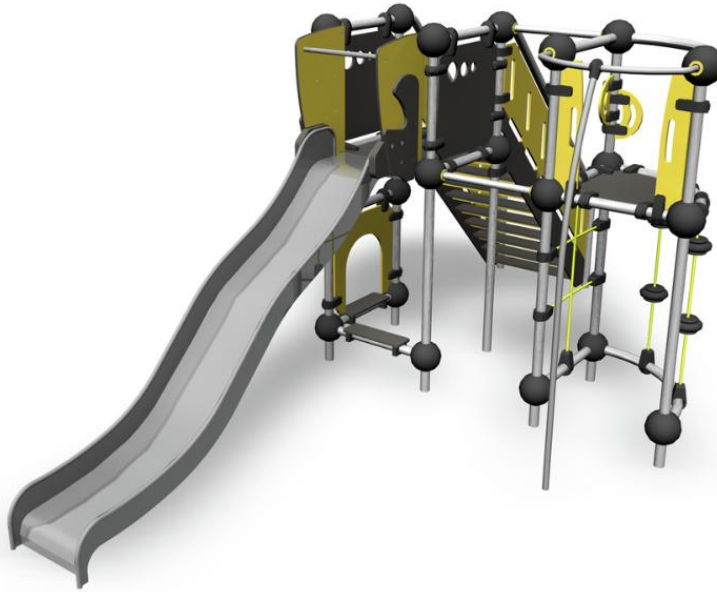

-  Climbing
3
-  Play panels
1
-  Slides
2
-  Towers
2

Osmium is a multipurpose piece of playground equipment that will fit in a small space. It has two 1,470 mm high towers, one with a slide accessed by steps, and one that can be reached via a climbing net or ropes. Descent from the climbing tower is by fireman's pole. Beneath the other equipment is a wall with windows for playing shop or other games, which increases the set's imaginative potential.

User age	2+
Number of users	13
Product length, mm	2550
Product width, mm	5140
Product height, mm	2320
Impact area, m ²	30.4
Falling space, m ²	32.6
Height required, mm	3270
Max. free fall height, mm	1470
Safety info	EN 1176-1, 3 TÜV
Installation time (for 1), H	24
Foundation options	Deep mounting Surface mounting