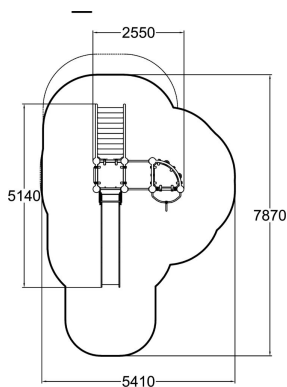

-  Climbing
3
-  Play panels
1
-  Slides
2
-  Towers
2

Osmium is a multipurpose piece of playground equipment that will fit in a small space. It has two 1,470 mm high towers, one with a slide accessed by steps, and one that can be reached via a climbing net or ropes. Descent from the climbing tower is by fireman's pole. Beneath the other equipment is a wall with windows for playing shop or other games, which increases the set's imaginative potential.

User age	2+
Number of users	13
Product length, mm	2550
Product width, mm	5140
Product height, mm	2320
Impact area, m ²	30.4
Falling space, m ²	32.6
Height required, mm	3270
Max. free fall height, mm	1470
Safety info	EN 1176-1, 3 TÜV
Installation time (for 1), H	24
Foundation options	Deep mounting Surface mounting