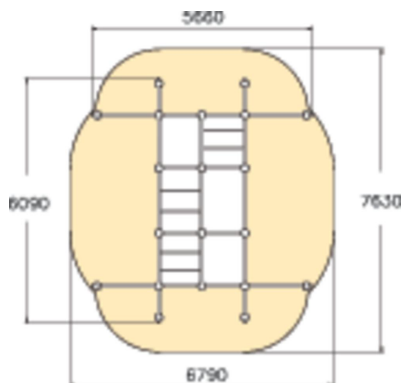

GIBBONSWING L

Multifunctional frame for hanging and other parkour moves. The set comprises two curved monkey bar sections. The bar height is 2,650 mm. It can also be used for jumping over or weaving through. The frame can also be used to practise the cat crawl. This product is particularly suitable for parks used by advanced parkour enthusiasts. The Cloxx Parkour products conform to the European Standard for Playground equipment EN 1176, so they are suitable for schoolyards and playgrounds

User age	6+
Number of users	30
Product length, mm	5660
Product width, mm	6090
Product height, mm	2650
Impact area, m ²	44.4
Falling space, m ²	44.4
Height required, mm	4450
Max. free fall height, mm	2650
Safety info	EN 1176-1 TÜV
Installation time (for 1), H	12
Foundation options	Deep mounting Surface mounting