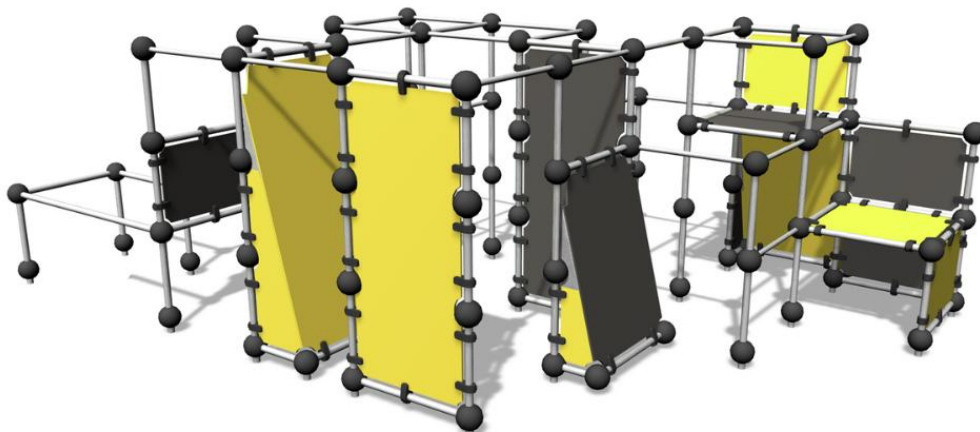

SPIDER CAGE L

Parkour frame that is perfect for wall runs and underbars. The frame holds two platforms at different heights (960 mm and 1,745 mm), two leaning walls, six vertical walls and hanging bars. The total height is 2,600 mm. There are sections for hanging, climbing over, passing under and jumping. Challenging climbing and hanging sections also for children. Even advanced parkour enthusiasts will be able to challenge their abilities here. Suitable also for school yards, to offer teens a hangout spot with street cred. The Cloxx Parkour products conform to the European Standard for Playground equipment EN 1176, so they are suitable for schoolyards and playgrounds.

User age	10
Number of users	20
Product length, mm	7960
Product width, mm	5030
Product height, mm	2600
Impact area, m ²	72.7
Falling space, m ²	72.7
Height required, mm	4400
Max. free fall height, mm	2530
Safety info	EN 1176-1 TÜV
Installation time (for 1), H	59
Foundation options	Deep mounting Surface mounting