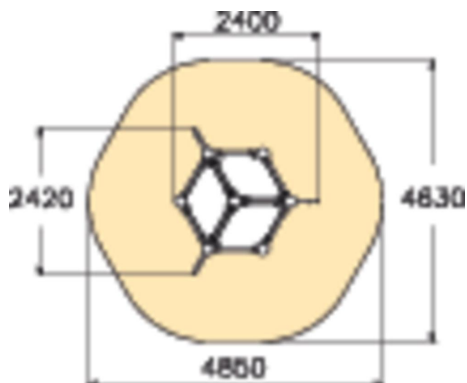

TIC-TAC CUBE M

A multifunctional cube for jumping, launching and landing. The device has three platforms and a total height of 2,190 mm. This challenging cube is perfect for more advanced parkourists. The Cloxx Parkour products conform to the European Standard for Playground equipment EN 1176, so they are suitable for schoolyards and playgrounds.

User age	10
Number of users	3
Product length, mm	2420
Product width, mm	2400
Product height, mm	2190
Impact area, m ²	17.8
Height required, mm	3990
Max. free fall height, mm	2190
Safety info	EN 1176-1 TÜV
Installation time (for 1), H	7
Foundation options	Deep mounting Surface mounting