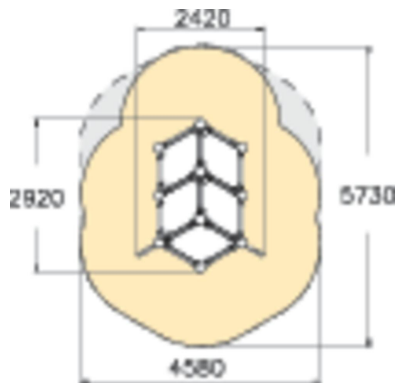

TIC-TAC CUBE L

A multifunctional cube for jumping, launching and landing. The device has four platforms and a total height of 2,180 mm. The lower platform is good for children, while the higher one is for teens. The Cloxx Parkour products conform to the European Standard for Playground equipment EN 1176, so they are suitable for schoolyards and playgrounds.

User age	10
Number of users	5
Product length, mm	2420
Product width, mm	2920
Product height, mm	2180
Impact area, m ²	20.1
Falling space, m ²	22
Height required, mm	3980
Max. free fall height, mm	2180
Safety info	EN 1176-1 TÜV
Installation time (for 1), H	9
Foundation options	Deep mounting Surface mounting