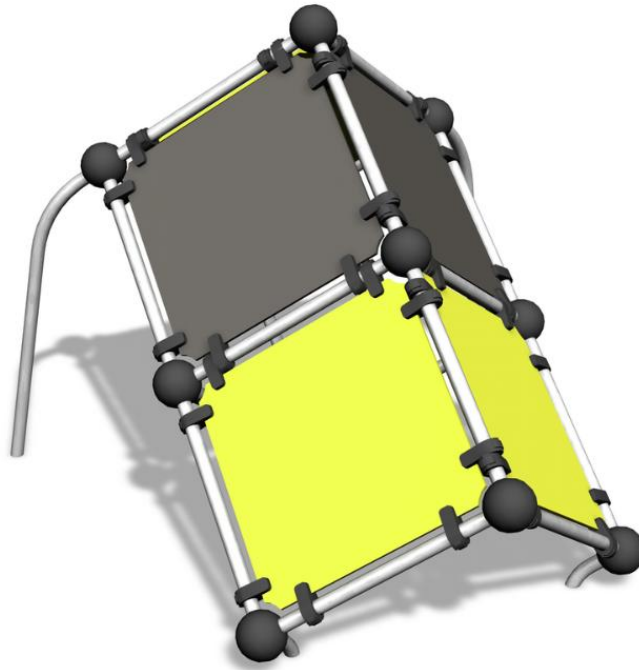

TIC-TAC CUBE L

A multifunctional cube for jumping, launching and landing. The device has four platforms and a total height of 2,180 mm. The lower platform is good for children, while the higher one is for teens. The Cloxx Parkour products conform to the European Standard for Playground equipment EN 1176, so they are suitable for schoolyards and playgrounds.

User age	10
Number of users	5
Product length, mm	2420
Product width, mm	2920
Product height, mm	2180
Impact area, m ²	20.1
Falling space, m ²	22
Height required, mm	3980
Max. free fall height, mm	2180
Safety info	EN 1176-1 TÜV
Installation time (for 1), H	9
Foundation options	Deep mounting Surface mounting