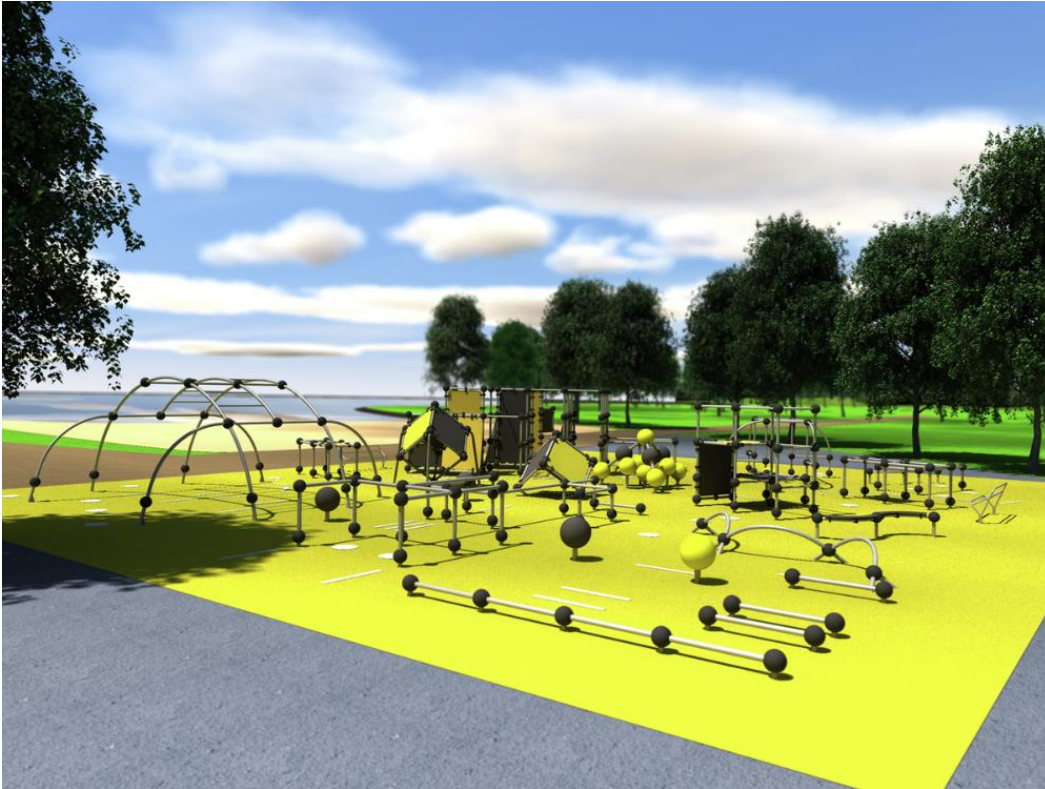

Parkour L

Parkour example areas are gathered with experts in this area of sports. The Cloxx Parkour products conform to the European Standard for Playground equipment EN 1176. L-size area is 24 m x 20 m wide and it includes next products: 220531 Tic-Tac Cube M, 220501 Precision ball yellow x4, 220502 Precision ball grey x4, 220520 Spider cage S, 220540 Precision bar x4, 220541 Precision beam, 220542 Precision beam wide, 220543 Precision curve, 220546 vault box, 220539 Precision bar extra x3, 220530 Tic-Tac cube S, 220547 Vault rails S, 220549 Vault rails L, 220510 Gibbonswing S, 220513 Gibbonswing L, 220526 Spider cage L, 220545 vault box, 220590 Info sign, 220505 Pyramid climber, Fun bank x2

Foundation options

Deep mounting, Surface mounting