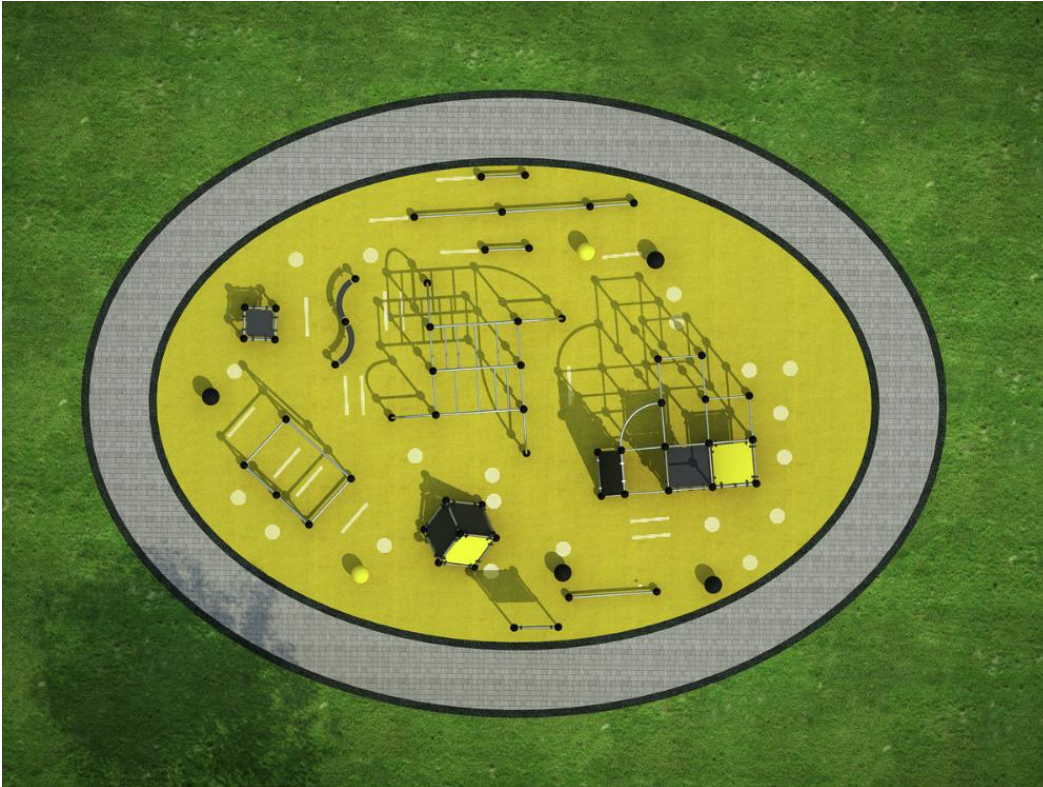

Parkour area 6

One of the goals of parkour is to achieve smooth, uninterrupted movement. For this reason, it is advisable to plan parkour areas in such a way that it is easy for the practitioners to find interesting routes. Park includes: 220501, 220502, 220511, 220538, 220540, 220542, 220524, 220552, 220565, 220561, 220590.

Product length, mm	18000
Product width, mm	12000
Product height, mm	2600
Impact area, m ²	123.9
Falling space, m ²	173.2
Height required, mm	4030
Max. free fall height, mm	2530
Safety info	EN 1176-1:2008