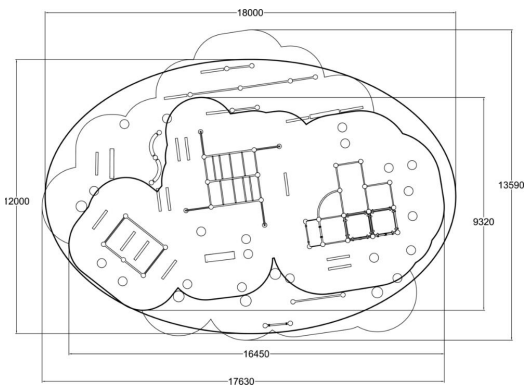

Parkour area 6

One of the goals of parkour is to achieve smooth, uninterrupted movement. For this reason, it is advisable to plan parkour areas in such a way that it is easy for the practitioners to find interesting routes. Park includes: 220501, 220502, 220511, 220538, 220540, 220542, 220524, 220552, 220565, 220561, 220590.

Product length, mm	18000
Product width, mm	12000
Product height, mm	2600
Impact area, m ²	123.9
Falling space, m ²	173.2
Height required, mm	4030
Max. free fall height, mm	2530
Safety info	EN 1176-1:2008