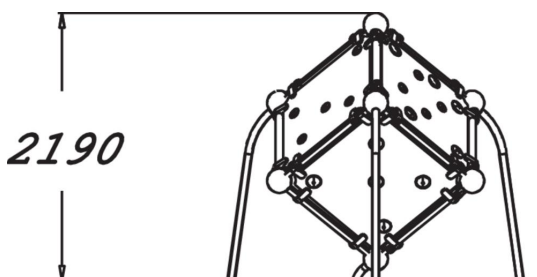

220605

Wall Bouldering Cube S

User age	5+
Number of users	3
Product length, mm	2400
Product width, mm	2420
Product height, mm	2190
Impact area, m ²	17.8
Falling space, m ²	17.8
Height required, mm	3990
Max. free fall height, mm	2190
Safety info	EN 1176-1 and EN 16630
Installation time (for 1), H	7
Foundation options	Deep mounting Surface mounting
Colour of walls and HPL	