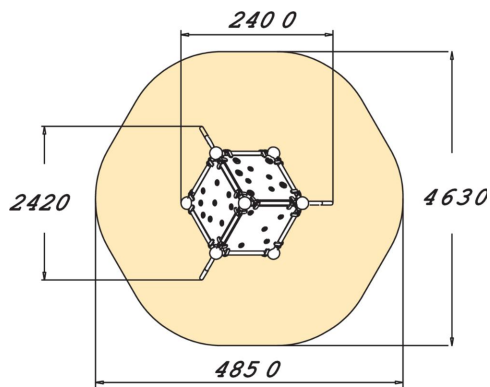

220605

Wall Bouldering Cube S

User age	5+
Number of users	3
Product length, mm	2400
Product width, mm	2420
Product height, mm	2190
Impact area, m ²	17.8
Falling space, m ²	17.8
Height required, mm	3990
Max. free fall height, mm	2190
Safety info	EN 1176-1 and EN 16630
Installation time (for 1), H	7
Foundation options	Deep mounting Surface mounting
Colour of walls and HPL	