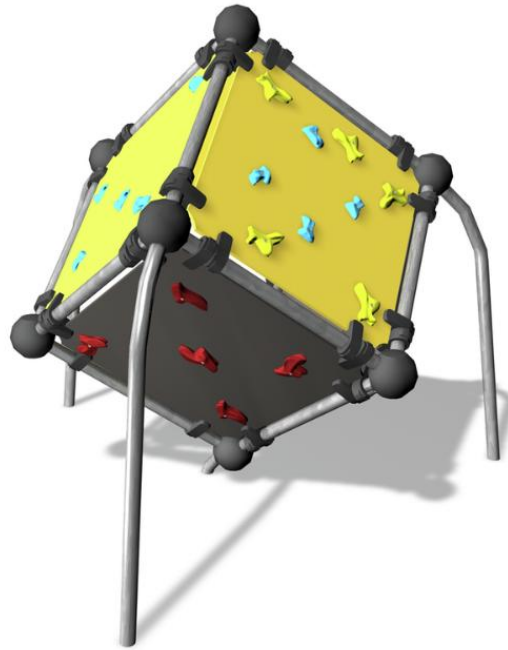

220605

Wall Bouldering Cube S

User age	5+
Number of users	3
Product length, mm	2400
Product width, mm	2420
Product height, mm	2190
Impact area, m ²	17.8
Falling space, m ²	17.8
Height required, mm	3990
Max. free fall height, mm	2190
Safety info	EN 1176-1 and EN 16630
Installation time (for 1), H	7
Foundation options	Deep mounting Surface mounting
Colour of walls and HPL	