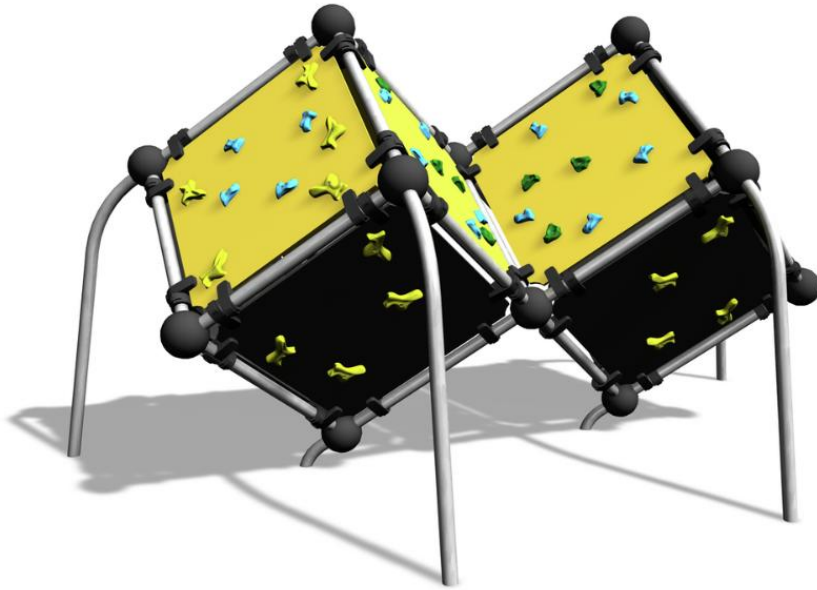

# Wall Bouldering Cube M

User age	5+
Number of users	6
Product length, mm	3760
Product width, mm	3210
Product height, mm	2190
Impact area, m <sup>2</sup>	25.2
Falling space, m <sup>2</sup>	25.2
Height required, mm	3990
Max. free fall height, mm	2190
Safety info	EN 1176-1 TÜV
Installation time (for 1), H	12
Foundation options	Deep mounting Surface mounting
Colour of walls and HPL	