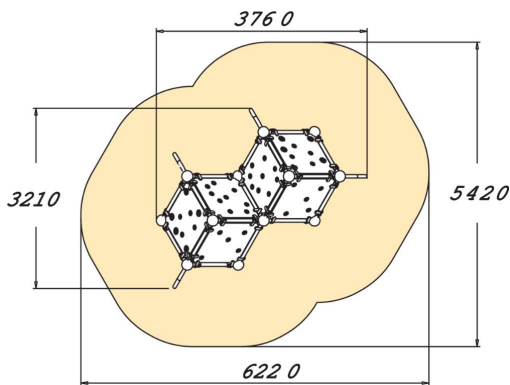

# Wall Bouldering Cube M

User age	5+
Number of users	6
Product length, mm	3760
Product width, mm	3210
Product height, mm	2190
Impact area, m <sup>2</sup>	25.2
Falling space, m <sup>2</sup>	25.2
Height required, mm	3990
Max. free fall height, mm	2190
Safety info	EN 1176-1 TÜV
Installation time (for 1), H	12
Foundation options	Deep mounting Surface mounting
Colour of walls and HPL	