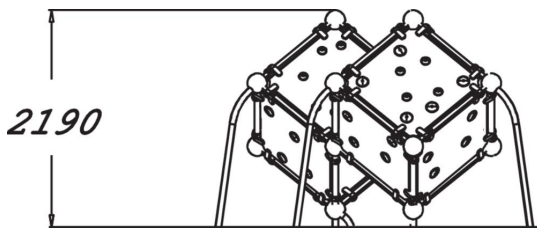

# Wall Bouldering Cube M

User age	5+
Number of users	6
Product length, mm	3760
Product width, mm	3210
Product height, mm	2190
Impact area, m <sup>2</sup>	25.2
Falling space, m <sup>2</sup>	25.2
Height required, mm	3990
Max. free fall height, mm	2190
Safety info	EN 1176-1 TÜV
Installation time (for 1), H	12
Foundation options	Deep mounting Surface mounting
Colour of walls and HPL	