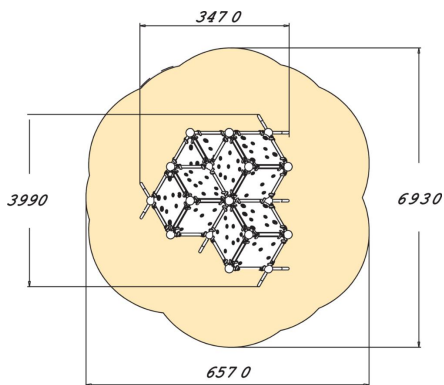

220620

Wall Bouldering Cube XL

User age	5+
Number of users	8
Product length, mm	3470
Product width, mm	3990
Product height, mm	2820
Impact area, m ²	35.5
Falling space, m ²	35.6
Height required, mm	4620
Max. free fall height, mm	2820
Safety info	EN 1176-1 TÜV
Installation time (for 1), H	20
Foundation options	Deep mounting Surface mounting
Colour of walls and HPL	