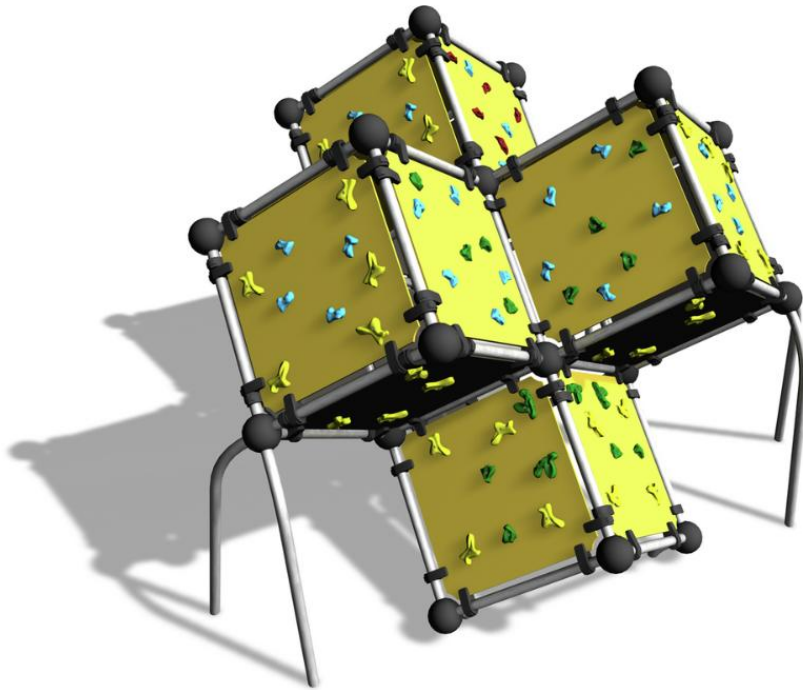

220620

Wall Bouldering Cube XL

User age	5+
Number of users	8
Product length, mm	3470
Product width, mm	3990
Product height, mm	2820
Impact area, m ²	35.5
Falling space, m ²	35.6
Height required, mm	4620
Max. free fall height, mm	2820
Safety info	EN 1176-1 TÜV
Installation time (for 1), H	20
Foundation options	Deep mounting Surface mounting
Colour of walls and HPL	