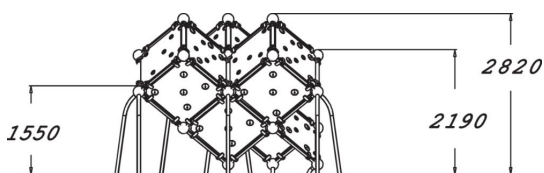

220620

Wall Bouldering Cube XL

User age	5+
Number of users	8
Product length, mm	3470
Product width, mm	3990
Product height, mm	2820
Impact area, m ²	35.5
Falling space, m ²	35.6
Height required, mm	4620
Max. free fall height, mm	2820
Safety info	EN 1176-1 TÜV
Installation time (for 1), H	20
Foundation options	Deep mounting Surface mounting
Colour of walls and HPL	