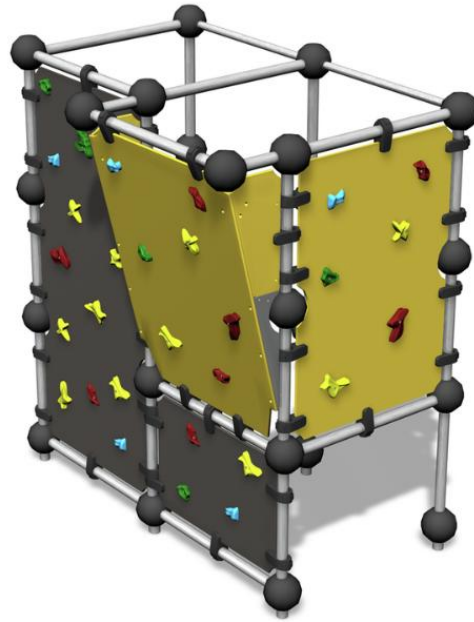

220680

Wall Bouldering S

User age	5+
Number of users	3
Product length, mm	2420
Product width, mm	1700
Product height, mm	2600
Impact area, m ²	34.2
Falling space, m ²	34.2
Height required, mm	4020
Max. free fall height, mm	2530
Safety info	EN 1176-1 TÜV
Installation time (for 1), H	15
Foundation options	Deep mounting Surface mounting
Colour of walls and HPL	