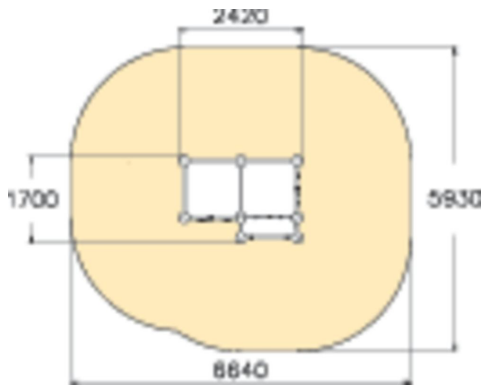

220680

Wall Bouldering S

User age	5+
Number of users	3
Product length, mm	2420
Product width, mm	1700
Product height, mm	2600
Impact area, m ²	34.2
Falling space, m ²	34.2
Height required, mm	4020
Max. free fall height, mm	2530
Safety info	EN 1176-1 TÜV
Installation time (for 1), H	15
Foundation options	Deep mounting Surface mounting
Colour of walls and HPL	