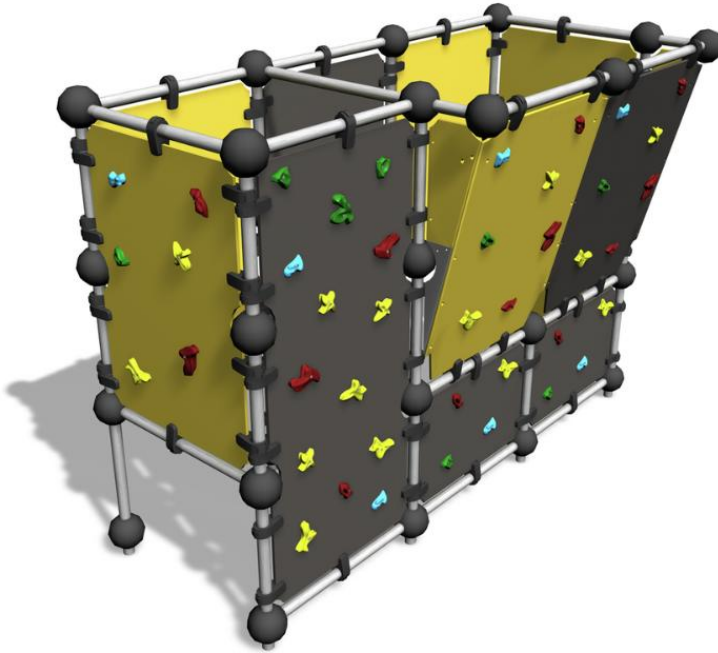

220690

Wall Bouldering L

User age	5+
Number of users	8
Product length, mm	3520
Product width, mm	1700
Product height, mm	2600
Impact area, m ²	40.7
Falling space, m ²	40.7
Height required, mm	4020
Max. free fall height, mm	2530
Safety info	EN 1176-1 TÜV
Installation time (for 1), H	21
Foundation options	Deep mounting Surface mounting
Colour of walls and HPL	