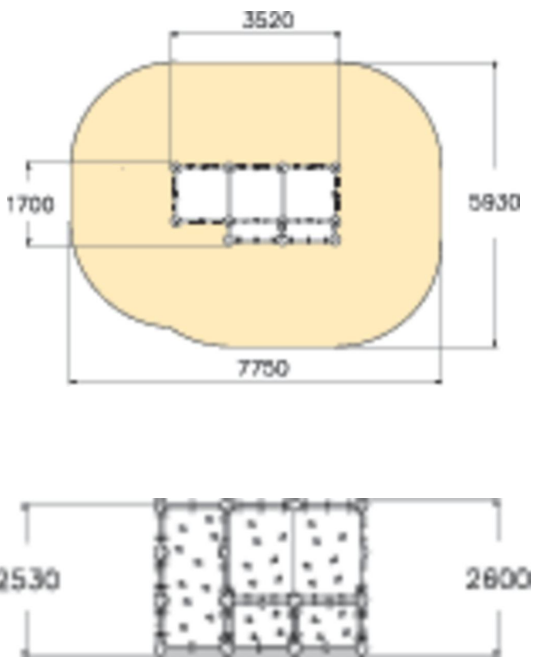

220690

Wall Bouldering L

User age	5+
Number of users	8
Product length, mm	3520
Product width, mm	1700
Product height, mm	2600
Impact area, m ²	40.7
Falling space, m ²	40.7
Height required, mm	4020
Max. free fall height, mm	2530
Safety info	EN 1176-1 TÜV
Installation time (for 1), H	21
Foundation options	Deep mounting Surface mounting
Colour of walls and HPL	