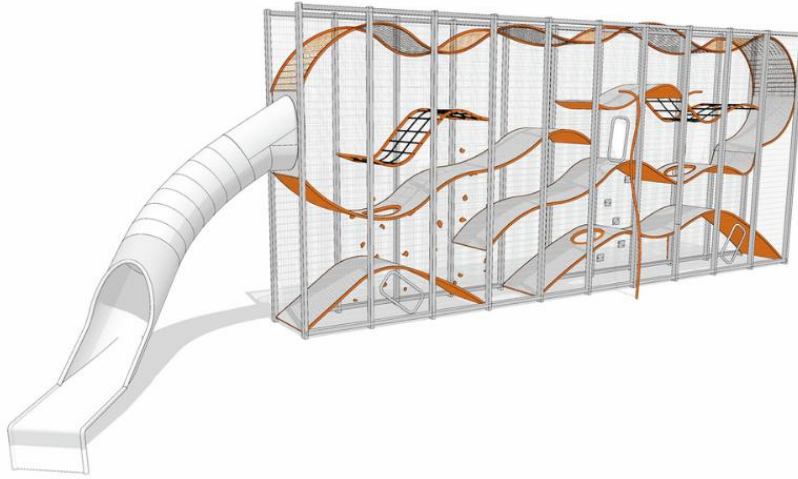

400110ES

WALL-HOLLA 10 WITH EXTERNAL SLIDE

Wall-Holla is a perfect solution where the space is limited but high capacity needed. It grows vertically and offers 5-6 times more play space than a playground of the same surface area, naturally making the safety area required smaller. The Dutch Design Award nominated play structure is also a great centerpiece. The high, see-through structure provides an exciting experience for play.

User age	5+
Number of users	30
Product length, mm	15923
Product width, mm	3840
Product height, mm	4902
Impact area, m ²	82.4
Max. free fall height, mm	2470
Installation time (for 1), H	96
Foundation options	deep_mounting surface_mounting