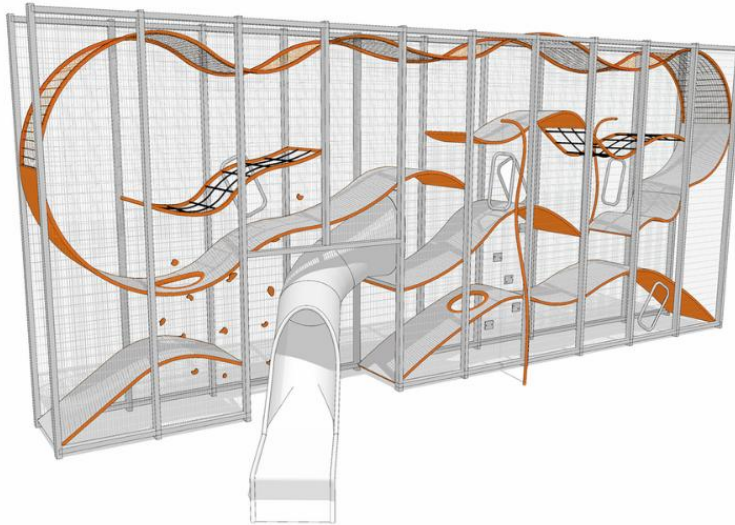

400110IS

WALL-HOLLA 10 WITH INTERNAL SLIDE

Wall-Holla is a perfect solution where the space is limited but high capacity needed. It grows vertically and offers 5-6 times more play space than a playground of the same surface area, naturally making the safety area required smaller. The Dutch Design Award nominated play structure is also a great centerpiece. The high, see-through structure provides an exciting experience for play.

User age	5+
Number of users	30
Product length, mm	11500
Product width, mm	3843
Product height, mm	4902
Impact area, m ²	80.2
Max. free fall height, mm	2470
Installation time (for 1), H	96
Foundation options	deep_mounting surface_mounting