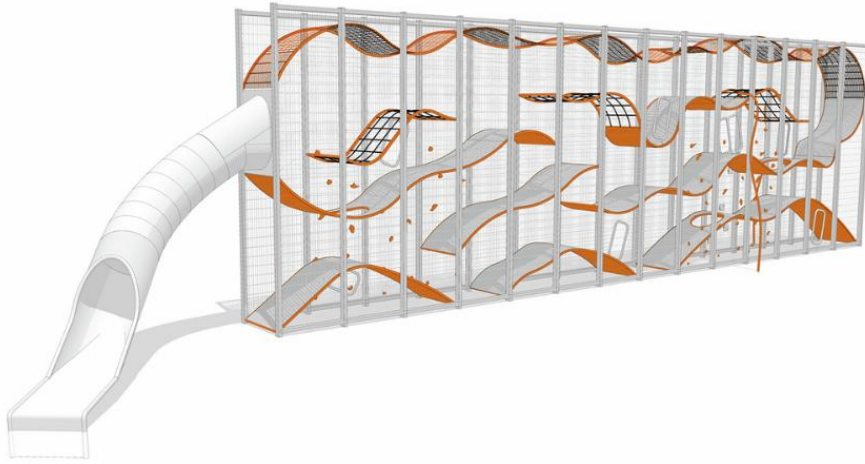

400114ES

WALL-HOLLA 14 WITH EXTERNAL SLIDE

Wall-Holla is a perfect solution where the space is limited but high capacity needed. It grows vertically and offers 5-6 times more play space than a playground of the same surface area, naturally making the safety area required smaller.

User age	5+
Number of users	42
Product length, mm	20542
Product width, mm	3837
Product height, mm	4902
Impact area, m ²	102.9
Max. free fall height, mm	2800
Installation time (for 1), H	128
Foundation options	deep_mounting surface_mounting