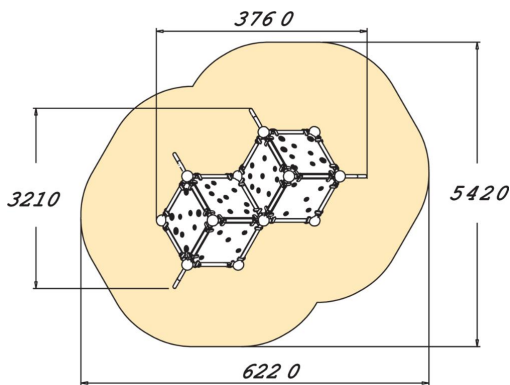

220610

Wall Bouldering Cube M

User age	5+
Number of users	6
Product length, mm	3760
Product width, mm	3210
Product height, mm	2190
Impact area, m ²	25.2
Falling space, m ²	25.2
Height required, mm	3990
Max. free fall height, mm	2190
Safety info	EN 1176-1 and EN 16630
Installation time (for 1), H	12
Foundation options	Deep mounting Surface mounting
Colour of walls and HPL	