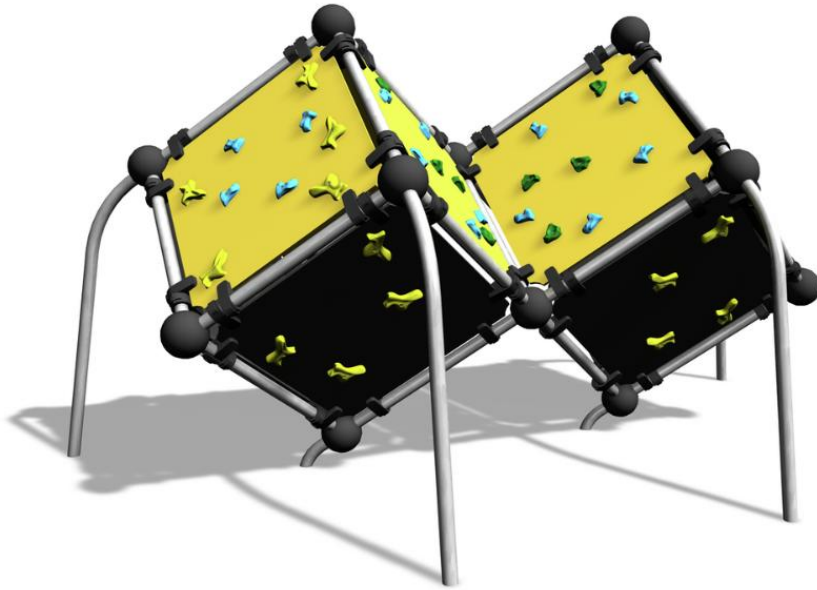

220610

Wall Bouldering Cube M

User age	5+
Number of users	6
Product length, mm	3760
Product width, mm	3210
Product height, mm	2190
Impact area, m ²	25.2
Falling space, m ²	25.2
Height required, mm	3990
Max. free fall height, mm	2190
Safety info	EN 1176-1 and EN 16630
Installation time (for 1), H	12
Foundation options	Deep mounting Surface mounting
Colour of walls and HPL	