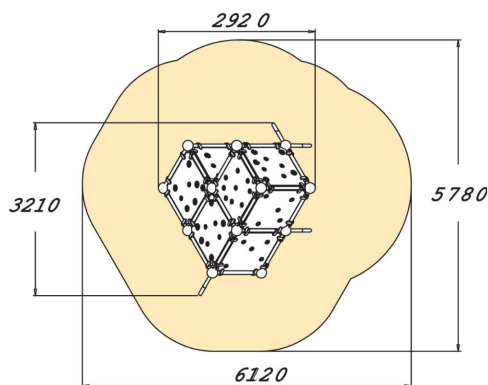

# Wall Bouldering Cube L

User age	5+
Number of users	4
Product length, mm	2920
Product width, mm	3210
Product height, mm	2820
Impact area, m <sup>2</sup>	26.2
Falling space, m <sup>2</sup>	26.2
Height required, mm	4620
Max. free fall height, mm	2820
Safety info	EN 1176-1 and EN 16630
Installation time (for 1), H	13
Foundation options	Deep mounting Surface mounting
Colour of walls and HPL	