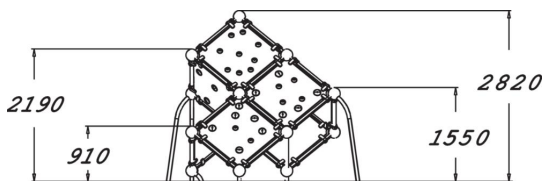

# Wall Bouldering Cube L

User age	5+
Number of users	4
Product length, mm	2920
Product width, mm	3210
Product height, mm	2820
Impact area, m <sup>2</sup>	26.2
Falling space, m <sup>2</sup>	26.2
Height required, mm	4620
Max. free fall height, mm	2820
Safety info	EN 1176-1 and EN 16630
Installation time (for 1), H	13
Foundation options	Deep mounting Surface mounting
Colour of walls and HPL	