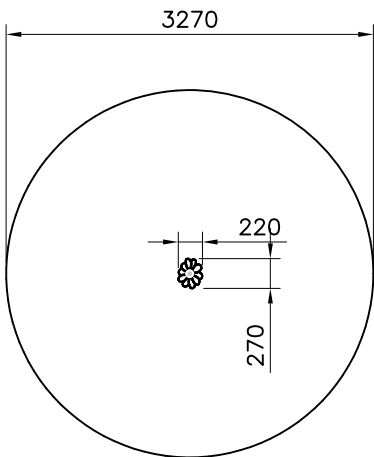

* 709362	PCS	② 709363	PCS
	1		1
③ 900958	PCS	④ 910986-217	PCS
	1		1
M10x30		Ø76,1X600	
	PCS		PCS
⑤ 999570	PCS		PCS
	1		
250 ml			
	PCS		PCS
	PCS		PCS
	PCS		PCS
	PCS		PCS

----- Falling Space 8.4 m2

*
Flower colors:
-701 blue
-702 yellow
-706 red