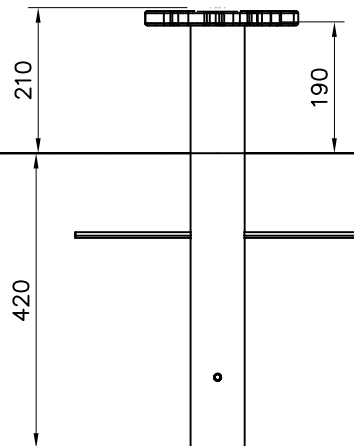

* 709362	PCS	② 709363	PCS
	1		1
③ 900958	PCS	④ 910986-217	PCS
	1		1
M10x30		Ø76,1X600	
	PCS		PCS
⑤ 999570	PCS		PCS
	1		
250 ml			
	PCS		PCS
	PCS		PCS
	PCS		PCS
	PCS		PCS

----- Falling Space 8.4 m2

*
Flower colors:
-701 blue
-702 yellow
-706 red