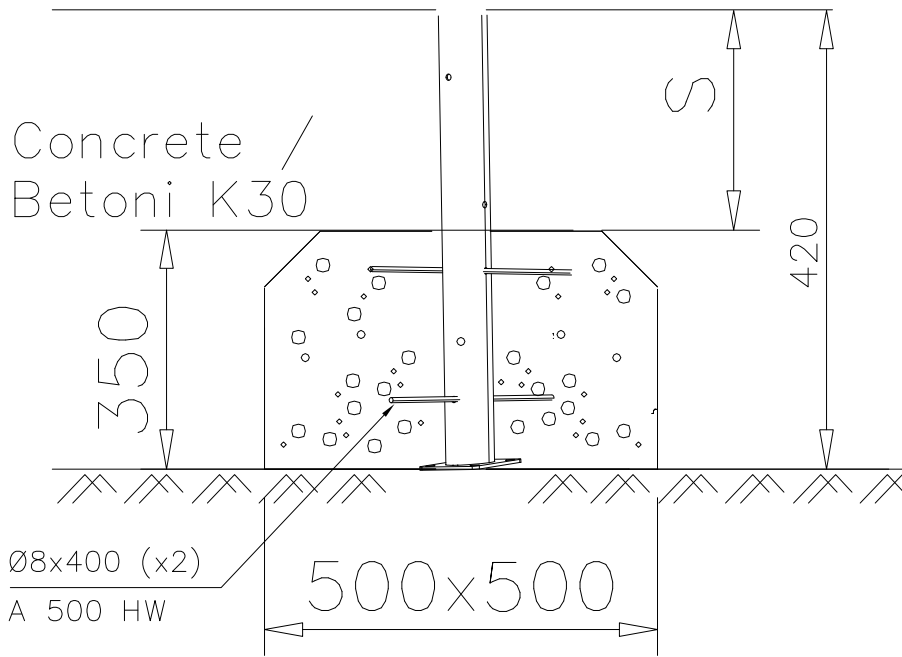

* 709362	PCS	② 709363	PCS
	1		1
③ 900958	PCS	④ 910986-217	PCS
	1		1
M10x30		Ø76,1X600	
	PCS		PCS
⑤ 999570	PCS		PCS
	1		
250 ml			
	PCS		PCS
	PCS		PCS
	PCS		PCS
	PCS		PCS

----- Falling Space 8.4 m2

*
Flower colors:
-701 blue
-702 yellow
-706 red