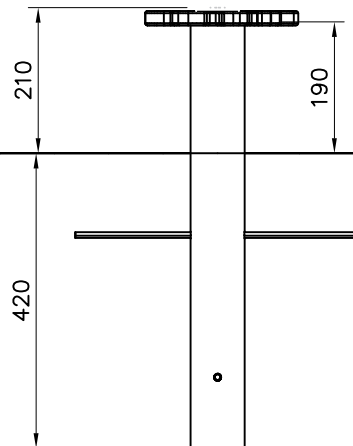

* 709362	PCS	② 709363	PCS
	1		1
③ 900958	PCS	④ 910986-217	PCS
	1		1
M10x30		Ø76,1X600	
	PCS		PCS
⑤ 999570	PCS		PCS
	1		
250 ml			
	PCS		PCS
	PCS		PCS
	PCS		PCS
	PCS		PCS

----- Falling Space 8.4 m2

*
Flower colors:
-701 blue
-702 yellow
-706 red