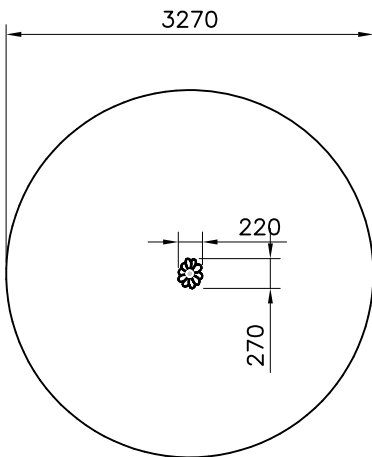

* 709362	PCS	② 709363	PCS
	1		1
③ 900958	PCS	④ 910986-217	PCS
	1		1
M10x30		Ø76,1X600	
	PCS		PCS
⑤ 999570	PCS		PCS
	1		
250 ml			
	PCS		PCS
	PCS		PCS
	PCS		PCS
	PCS		PCS

----- Falling Space 8.4 m2

*
Flower colors:
-701 blue
-702 yellow
-706 red