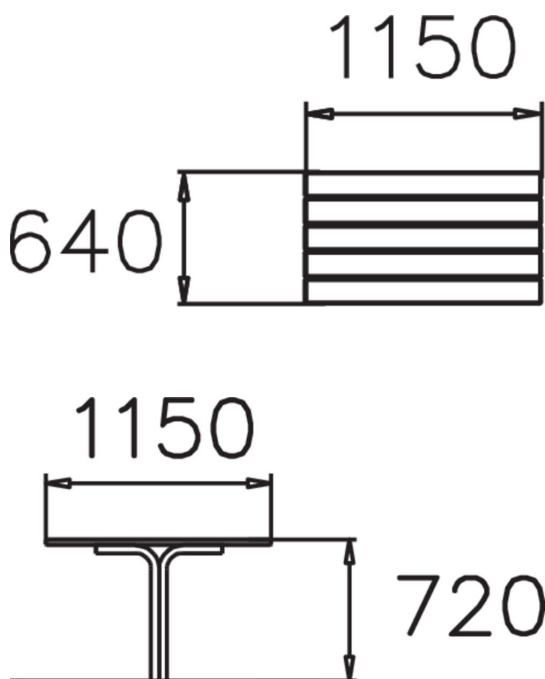

SCANDINAVIA TABLE

The table is part of Lappset's Scandinavia range, which includes benches with or without backrests. The table has a central leg, which makes it easily accessible for everyone. The Scandinavia range of park furniture is made from pine, has a steel frame, and must be fixed in poured foundations.

Product length, mm	1150
Product width, mm	640
Product height, mm	720
Foundation options	Deep mounting
Wood	
Metal colour	