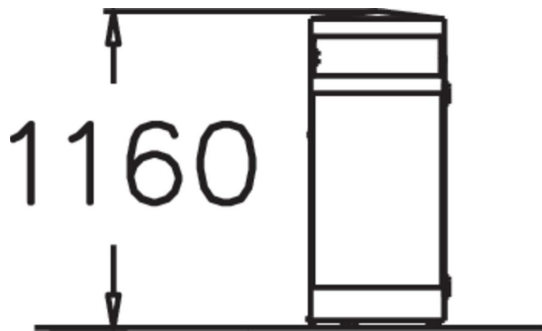

Large litter bin for public environments. At 134 litres, Adrian is Lappset's most voluminous litter bin. Adrian is free-standing and is opened from the side. The bin can be fixed in place using the accompanying threaded post and concrete slab.

Product width, mm	500
Foundation options	free_standing
Metal	